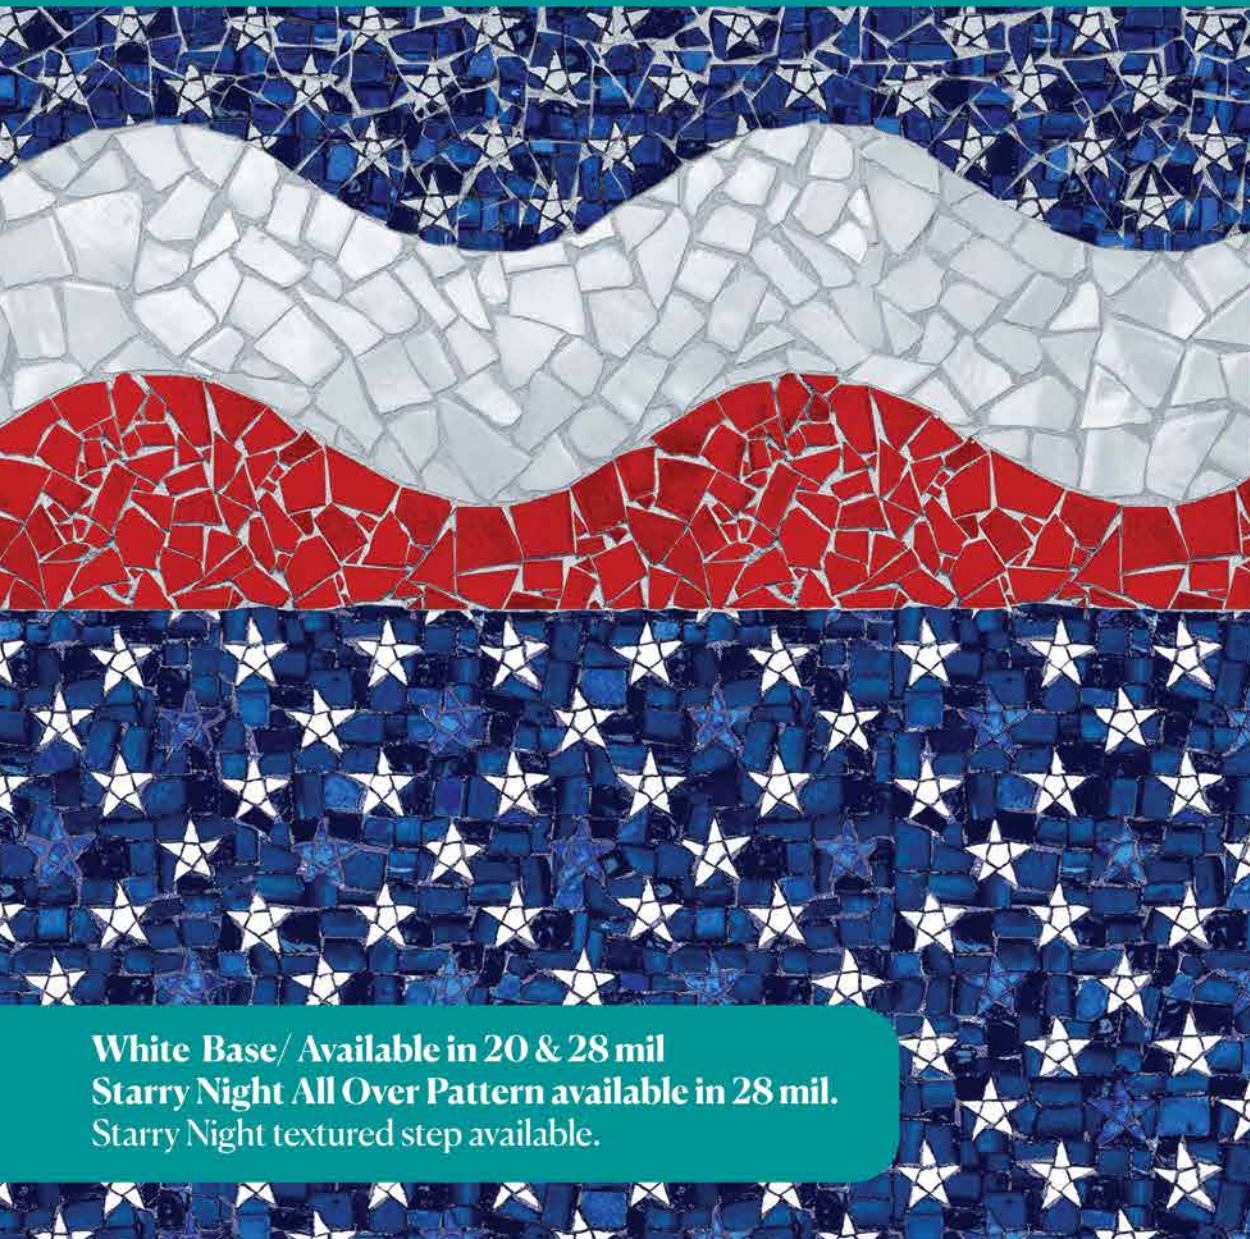

White Base/ Available in 20 & 28 mil
Starry Night All Over Pattern available in 28 mil.
Starry Night textured step available.

*Boutique
Collection
Exclusive*

White Base/ Available in 20 & 28 mil
Palm Springs textured step available