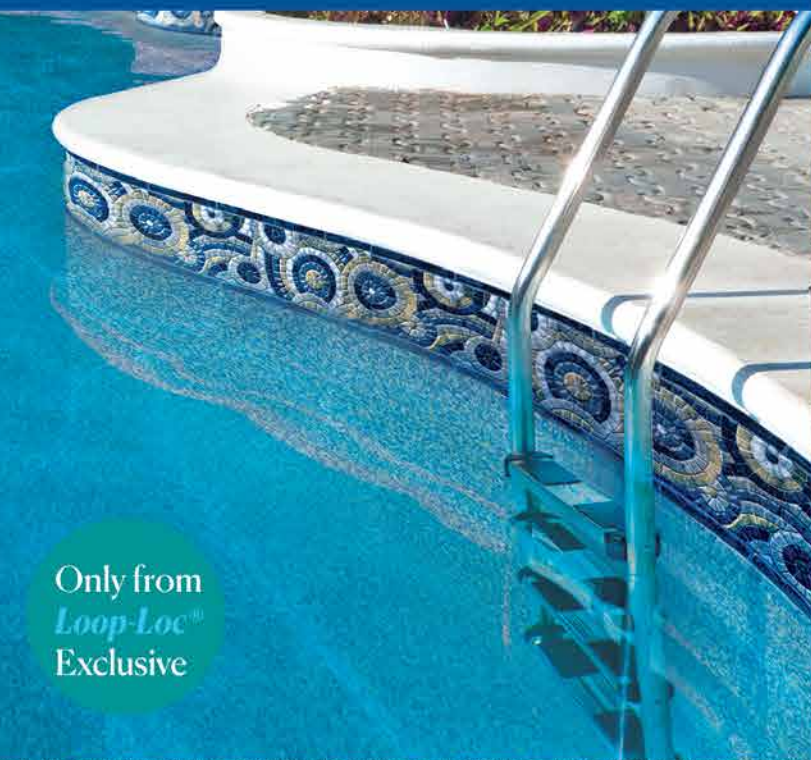

BIMINI ISLE

W/ MARINE SPARKLE BOTTOM

This Loop-Loc® exclusive combines exotic Bahamian elements with the elegant style for sparkling addition to any pool design.

White Base / Available in 20 & 28 mil.
Marine Sparkle textured step available.

Only from
Loop-Loc®
Exclusive

MYKONOS

W/ BLUE BEACH PEBBLE BOTTOM

True to the island "jewel" of the Aegean Sea for which it's named, this stunning creation brings a beautiful deep blue to your backyard retreat.

Dark Blue Base / Available in 20 & 28 mil.
Blue Beach all over pattern available in 20 & 28 mil
Blue Beach textured step available.

Only from
Loop-Loc®
Exclusive