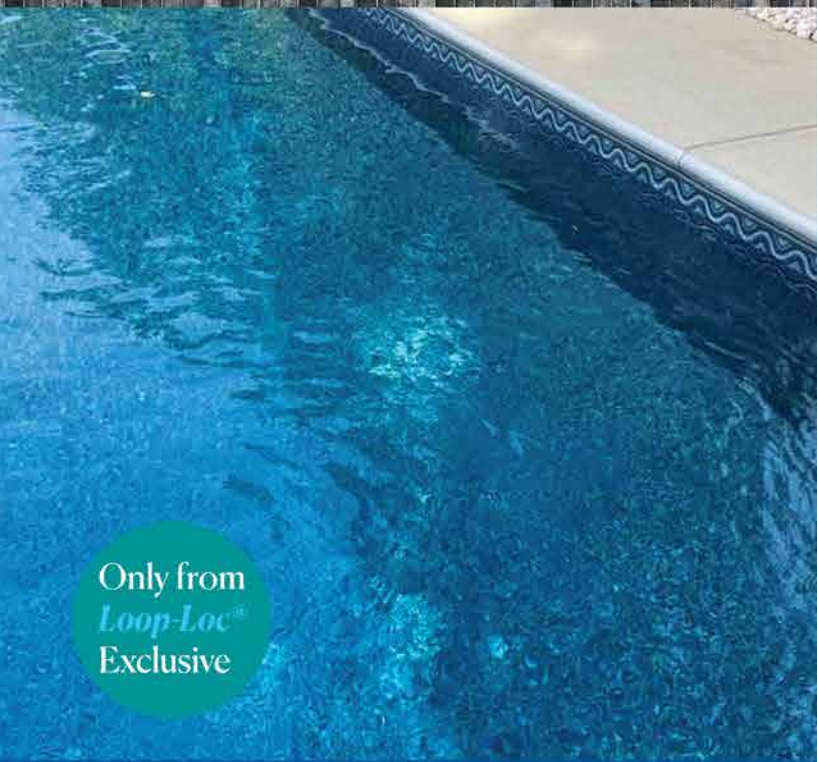

Dark Blue Base / Available in 28 mil only.
Meribella Seas textured step available.

Cherished
Favorites

Only from
Loop-Loc[®]
Exclusive

Only from
Loop-Loc[®]
Exclusive

VERNAZZA

W/ SLATE MOSAIC BOTTOM

Diamond shaped designs set between vertically continuous wavy curves, offset by mosaic tiles, present an enchanting water setting to be marveled at.