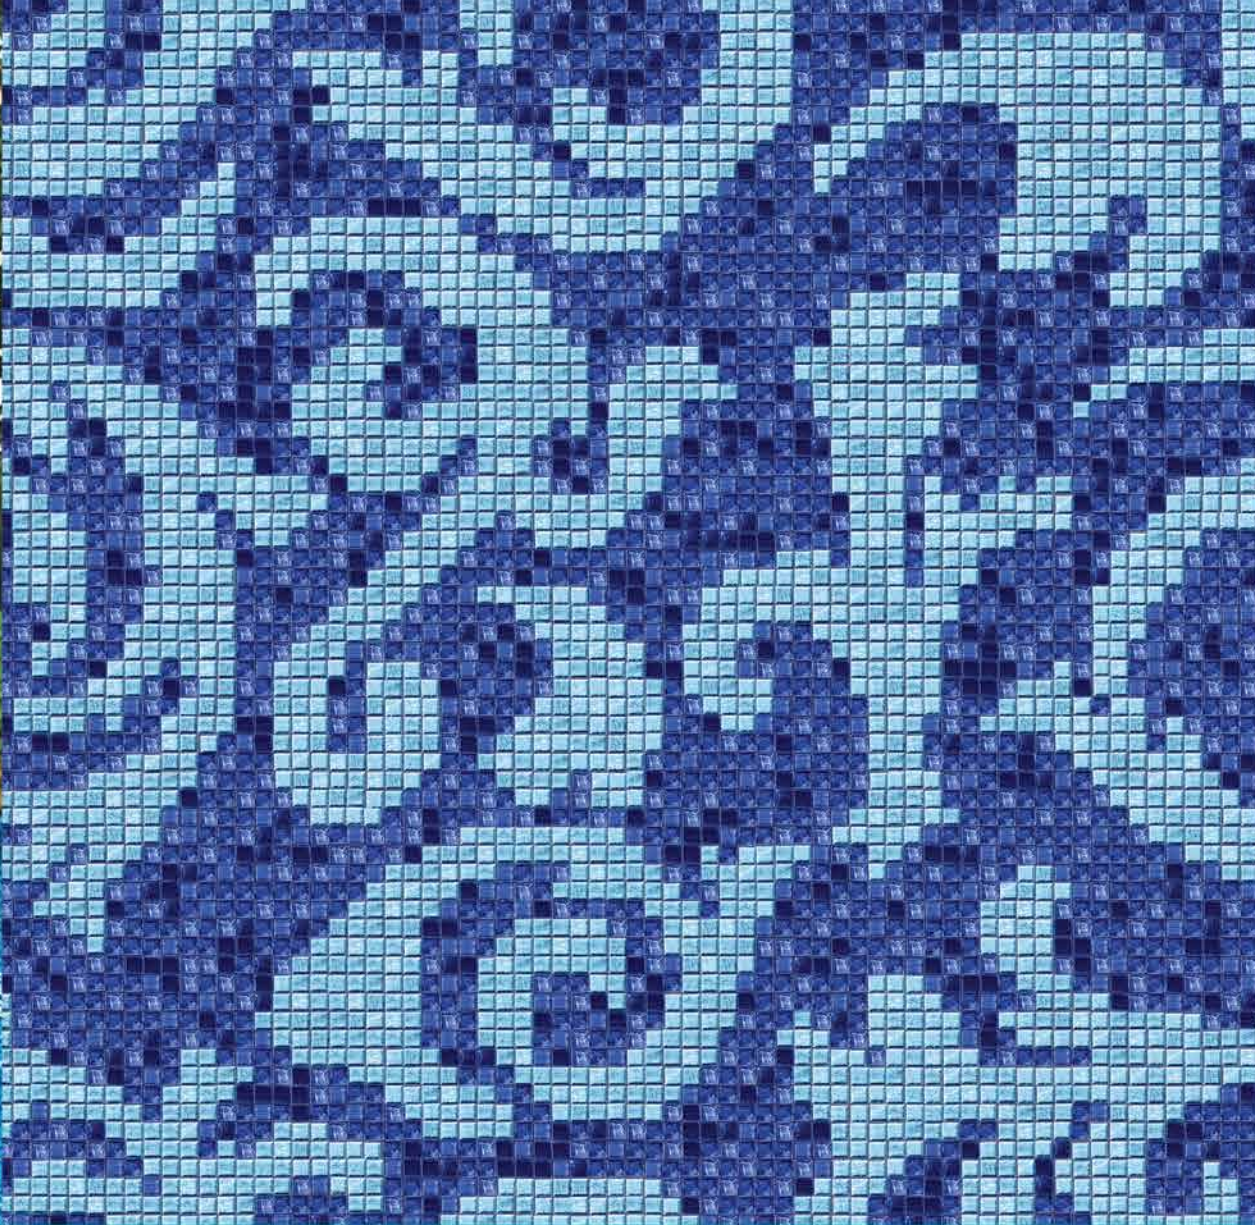

Acqua Blu

Designed by D&L

Acqua Blu, the second gorgeous pattern in our Boutique Collection, is like an elegant carpet of multi-toned mosaic tile.

As if a group of fine, Italian craftsmen labored for weeks to create it.