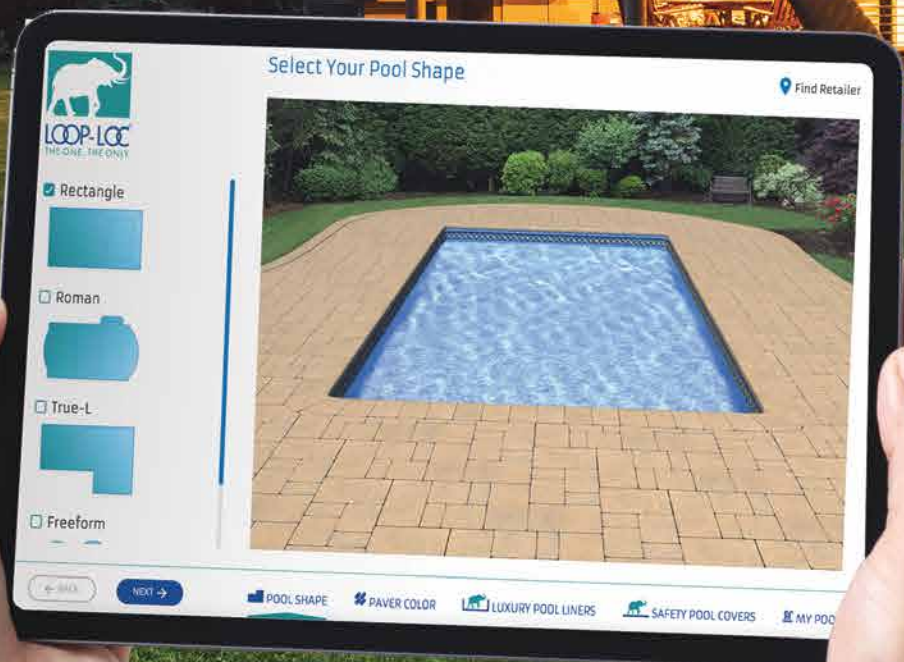

The ultimate in *fine art* for your *pool!*

A designer swimming pool liner can be the spectacular centerpiece of your backyard environment, transforming your pool into a true work of art. Choose from over 40 elegant designer patterns, all manufactured with **Clear-Loc™** Floor Seam Technology! Clear-Loc™ provides smoother, less noticeable seams that enhance the beauty of your LOOP-LOC Luxury Liner: *

- More exclusive designs than any other manufacturer
- Upgrade to a PearlEssence® or embossed liner for an even more luxurious look
- Highest quality virgin vinyl in durable 20 & 28 mil.
- Perfect fit for any pool
- Optional all-over print liners available on selected patterns
- Exclusive 20-year Pro-Rated warranty

*Please note that while we try to accurately show our patterns in terms of color and selvage edges, photos are not always exact and may not print correctly. It is highly recommended that you ask your swimming pool professional to show you a sample case containing real swatches of these patterns before placing your order. Some patterns may show seams more than others. Ask your dealer for details.

Meet **Mirage®**

Introducing Mirage Pool® Visualizer
Exclusively from LOOP-LOC

Now you can see how any Loop-Loc Luxury Liner or pool cover will look on your pool with our new online pool visualizer. Choose your pool shape, paver color, liner pattern, or cover color. Try as many variations as you like. You can even share the images on social media.

Simply go to LoopLoc.com/Mirage