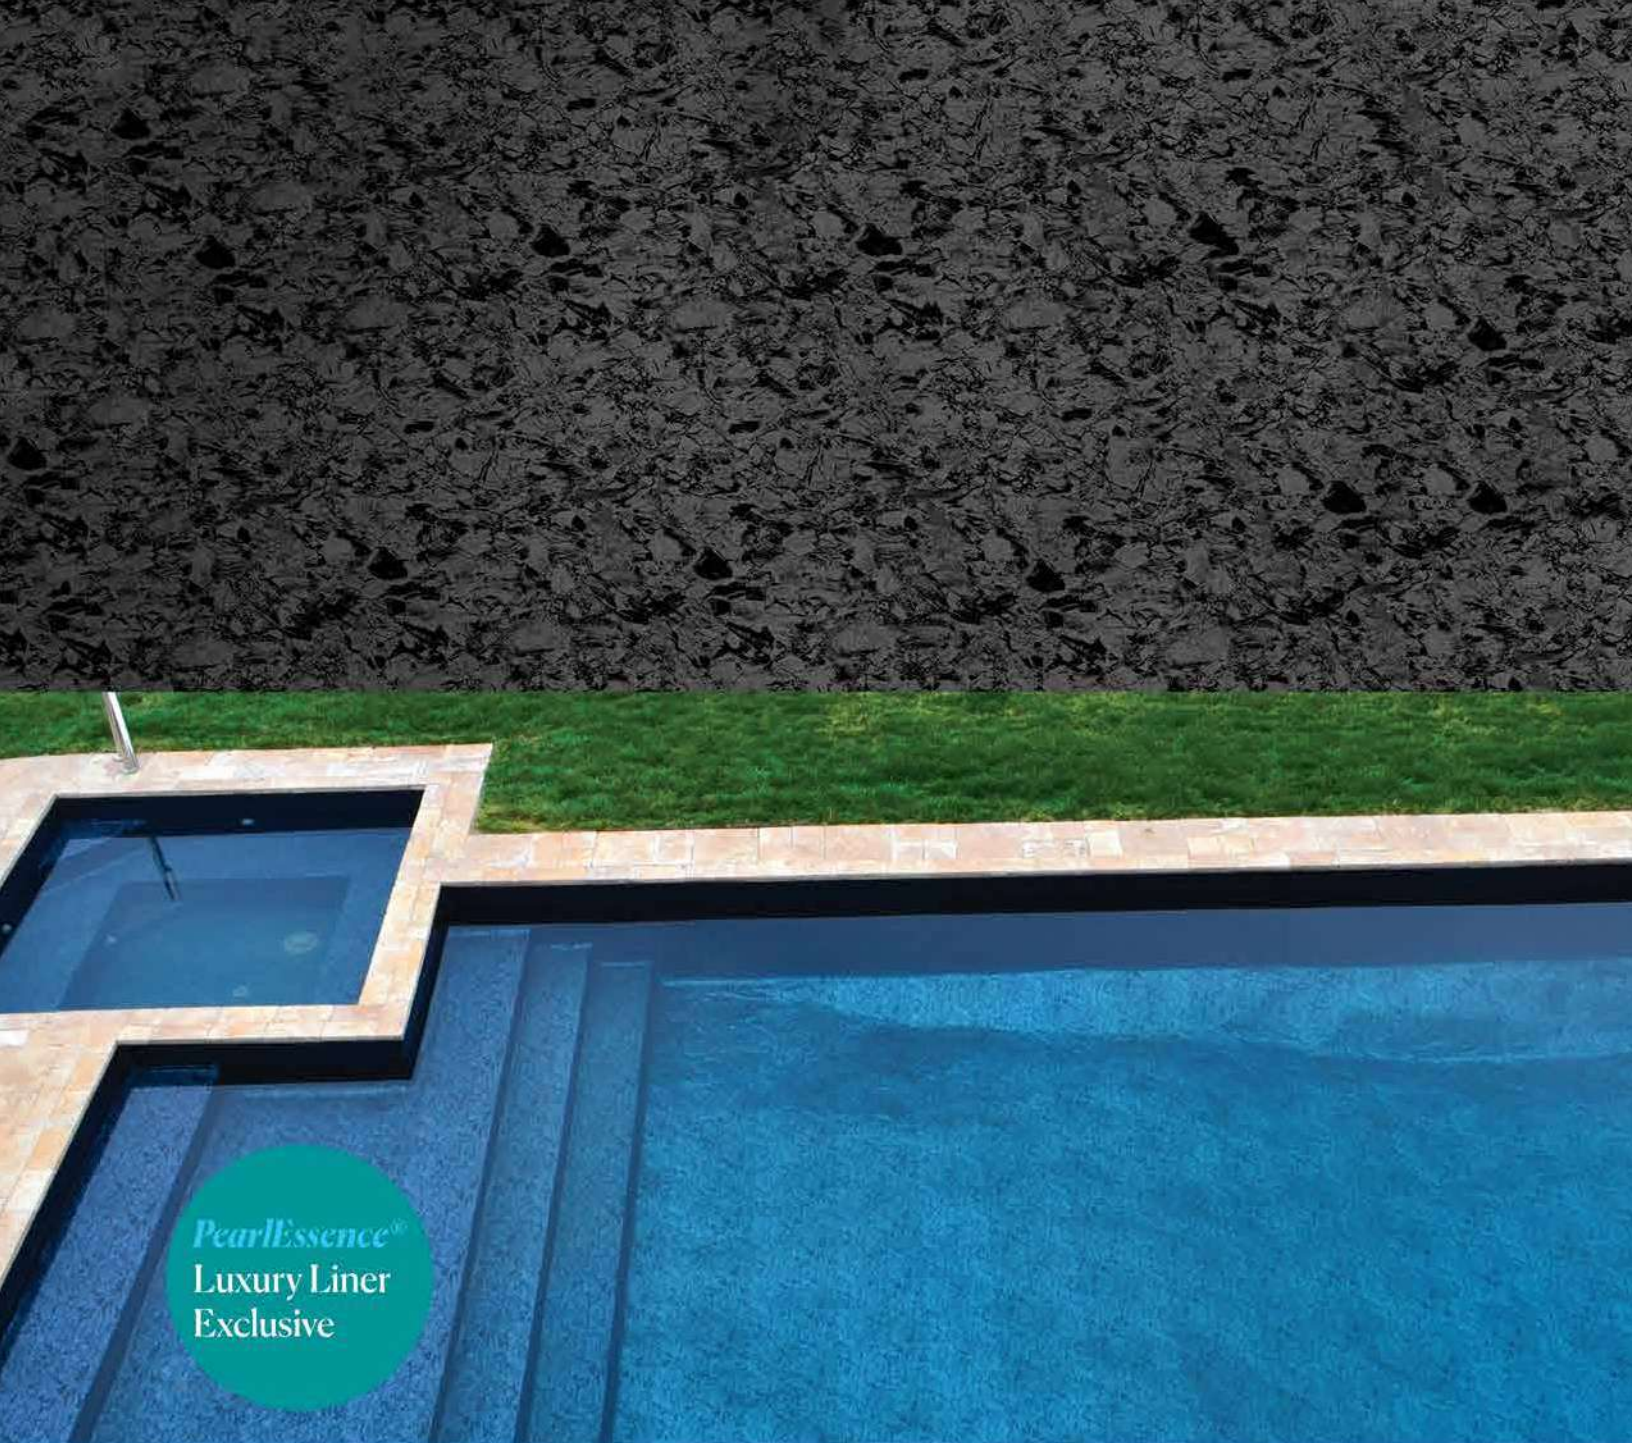

Silver Gray Base/ Available in 28 mil only.
Camino Lagoon textured step available

LOOP-LOC

Backyard Accents

PearlEssence®
Luxury Liner

PearlEssence[®]
Luxury Liner
Exclusive

PLATINUM ONYX

This **PearlEssence**[®] pattern will dress your oasis in sleek and silvery tones; a shimmery, sophisticated look that perfectly matches pool aesthetics to those of fine couture.