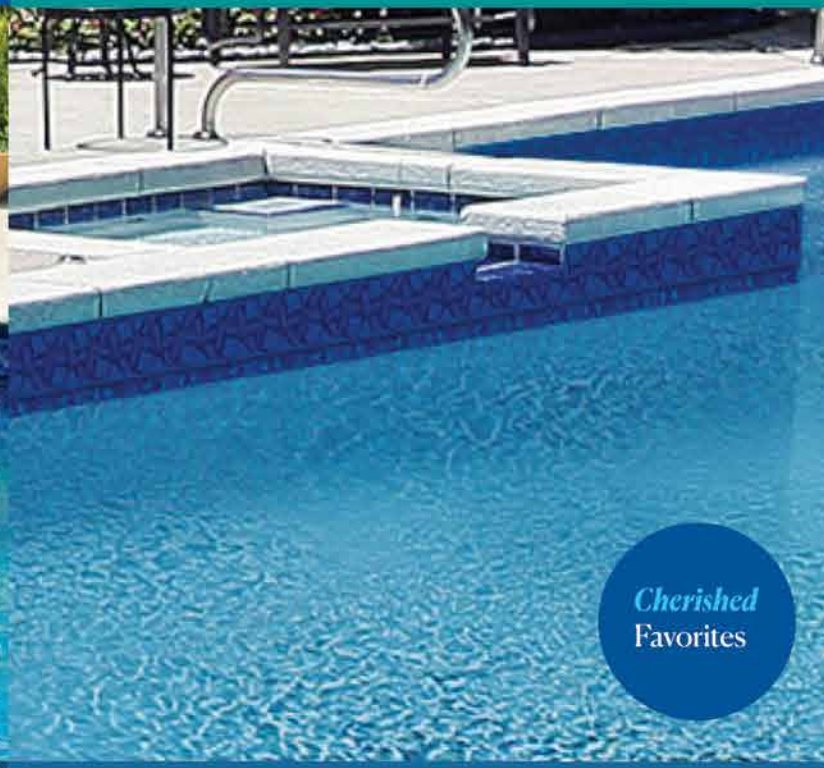

Dark Blue Base / Available in 28 mil only.
Meribella Seas textured step available.

Cherished
Favorites

Only from
Loop-Loc[®]
Exclusive

Only from
Loop-Loc[®]
Exclusive

VERNAZZA

W/ SLATE MOSAIC BOTTOM

Diamond shaped designs set between vertically continuous wavy curves, offset by mosaic tiles, present an enchanting water setting to be marveled at.