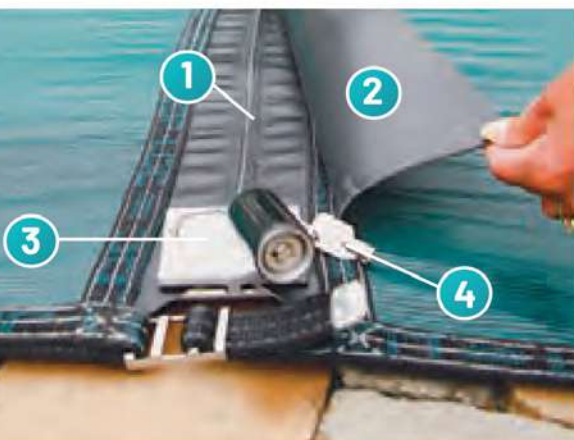

Our **ULTRA-LOC III** Solid Safety Pool Covers Feature:

-  Premium coated vinyl material with enhanced 100% polyester rip-stop scrim.
-  Super-strong, durable material.
-  Fast, easy draining with optional mesh drainage panels.
-  Unlike traditional solid water bag covers, there is no scrubbing or maintenance required.
-  Fits any pool or spa perfectly, from a simple square to a complex installation with a custom cover.
-  LOOP-LOC covers not only meet, but exceed, ASTM standards for Safety Swimming Pool Covers F 1346-91.

Commercial Covers

Loop-Loc® keeps your facility safe and saves you money.

In the off-season, an empty, unsupervised commercial pool can be an invitation for disaster. Locked gates or fences alone have often proved ineffective in preventing children and pets from gaining access to the pool area.

AQUA-LOC®

The zipped-up solution for obstructions and oversized pools.

Large commercial pools and pools with rails and other non-removable raised obstructions have always posed challenges for safety swimming pool cover installation. LOOP-LOC's patented AQUA-LOC treatment is easy to install, easy to use, and greatly reduces the need for strap-and-buckle treatments. Meets all ASTM standards for safety covers.