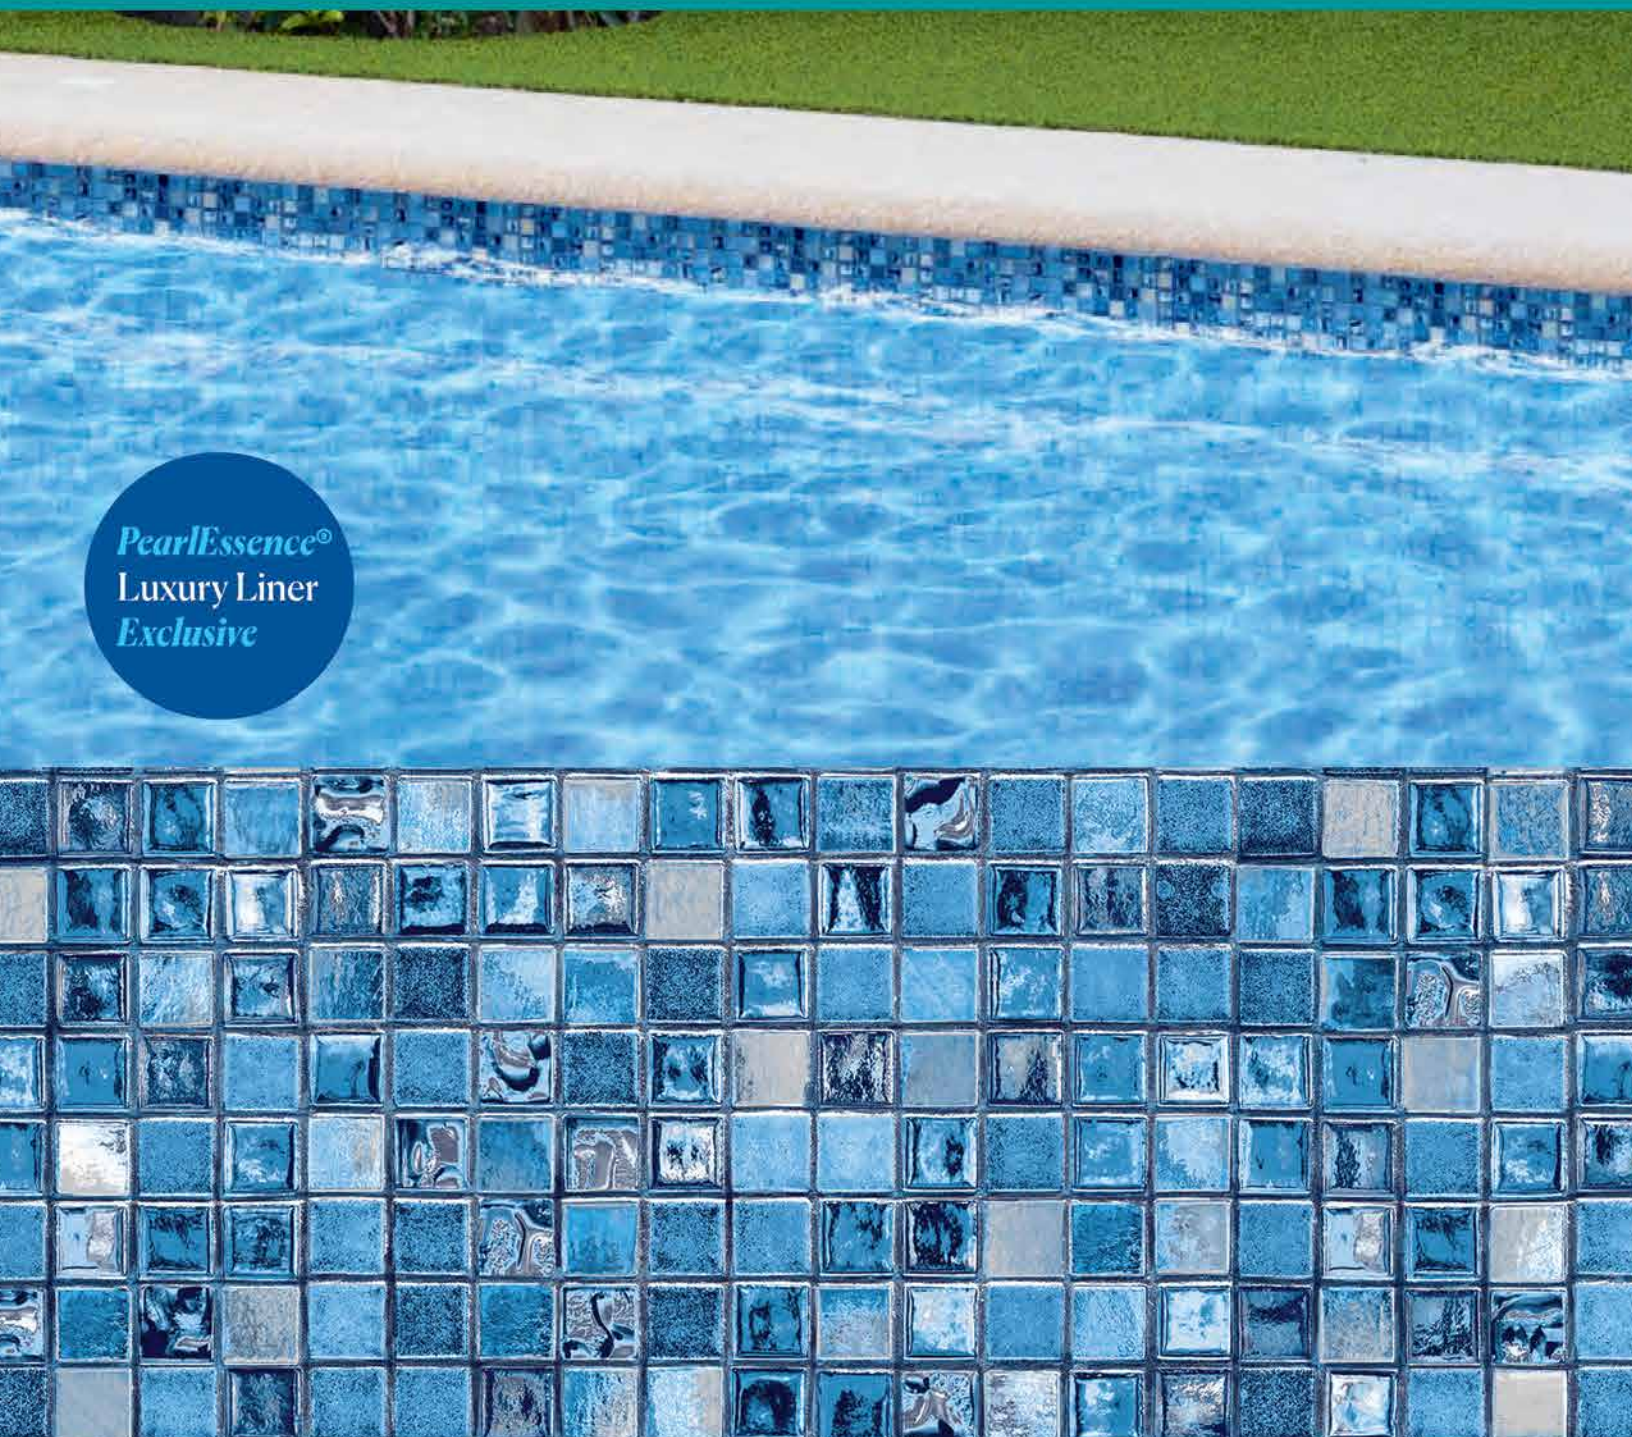

OCEANIA

The jeweled tones of our light-refracting **PearlEssence®** tile pattern brings an added luster and a spa-like quality to your indulgent oasis.

White Base/ Available in 20 & 28 mil
Oceania textured step available

PearlEssence®
Luxury Liner
Exclusive