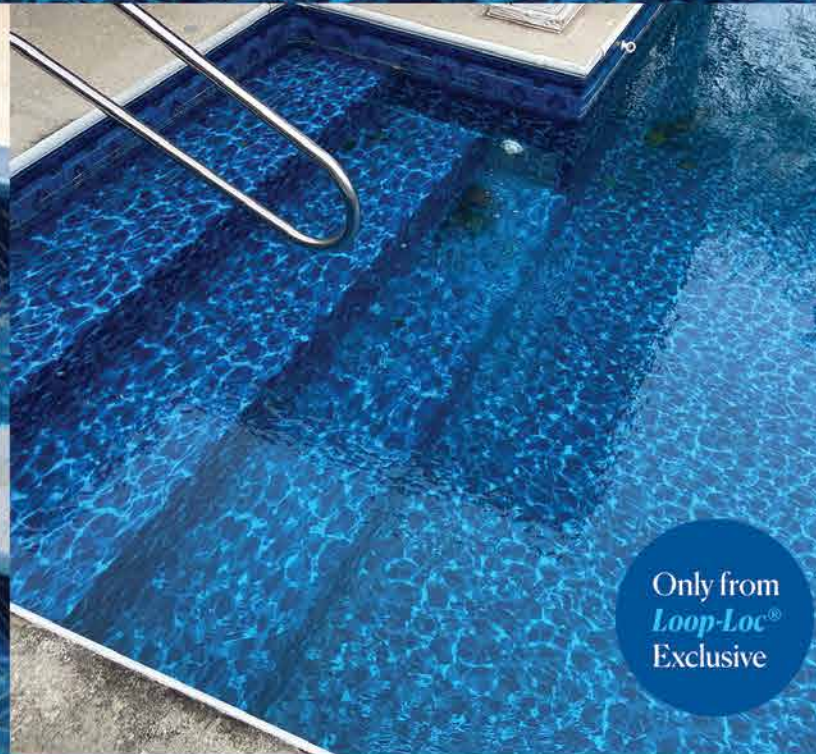

Only from
Loop-Loc®
Exclusive

Only from
Loop-Loc®
Exclusive

NANTUCKET ISLE

W/ INDIGO SEAS BOTTOM

Sophisticated and rich - yet understated. This multifaceted blue chevron border pattern is quite simply the definition of "wow factor"

STONEHAVEN

W/ INDIGO SEAS BOTTOM

Hexagons meet diamonds in this geometrically diverse border pattern that melds into a striking indigo illusion.

HD Caribbean Base/ Available in 20 & 28 mil.
Indigo Seas textured step available.
Indigo Seas pattern available in Backyard Accents products.

HD Caribbean Base/ Available in 20 & 28 mil.
Indigo Seas textured step available.
Indigo Seas pattern available in Backyard Accents products.