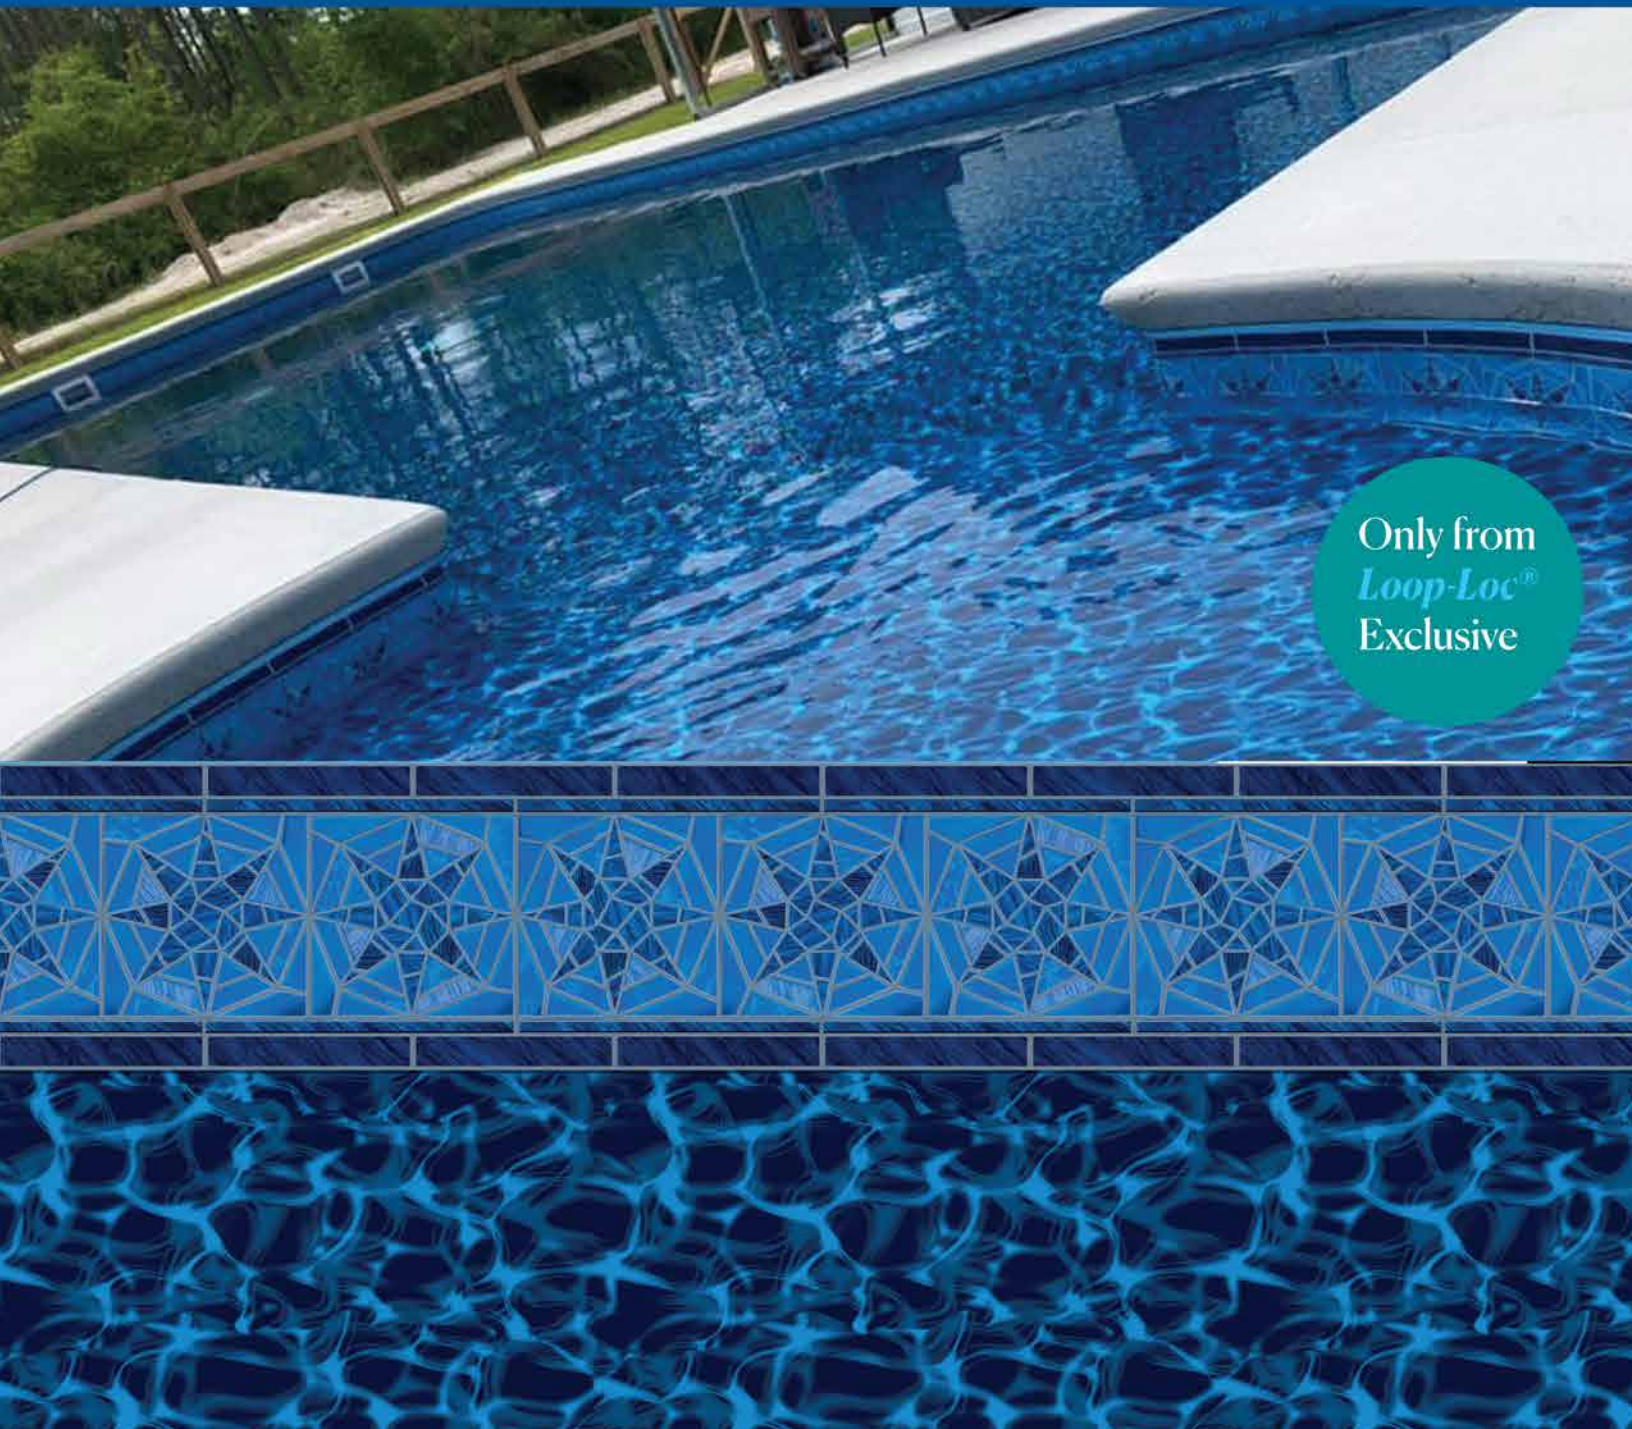

STELLA MARIS

W/ INDIGO SEAS BOTTOM

A repeating depiction of the Star of the Sea - the mystical guiding star of mariners for centuries.

HD Caribbean Base/Available in 20 & 28 mil.
Indigo Seas textured step available.
Indigo Seas pattern available in Backyard Accents products.

Only from
Loop-Loc®
Exclusive