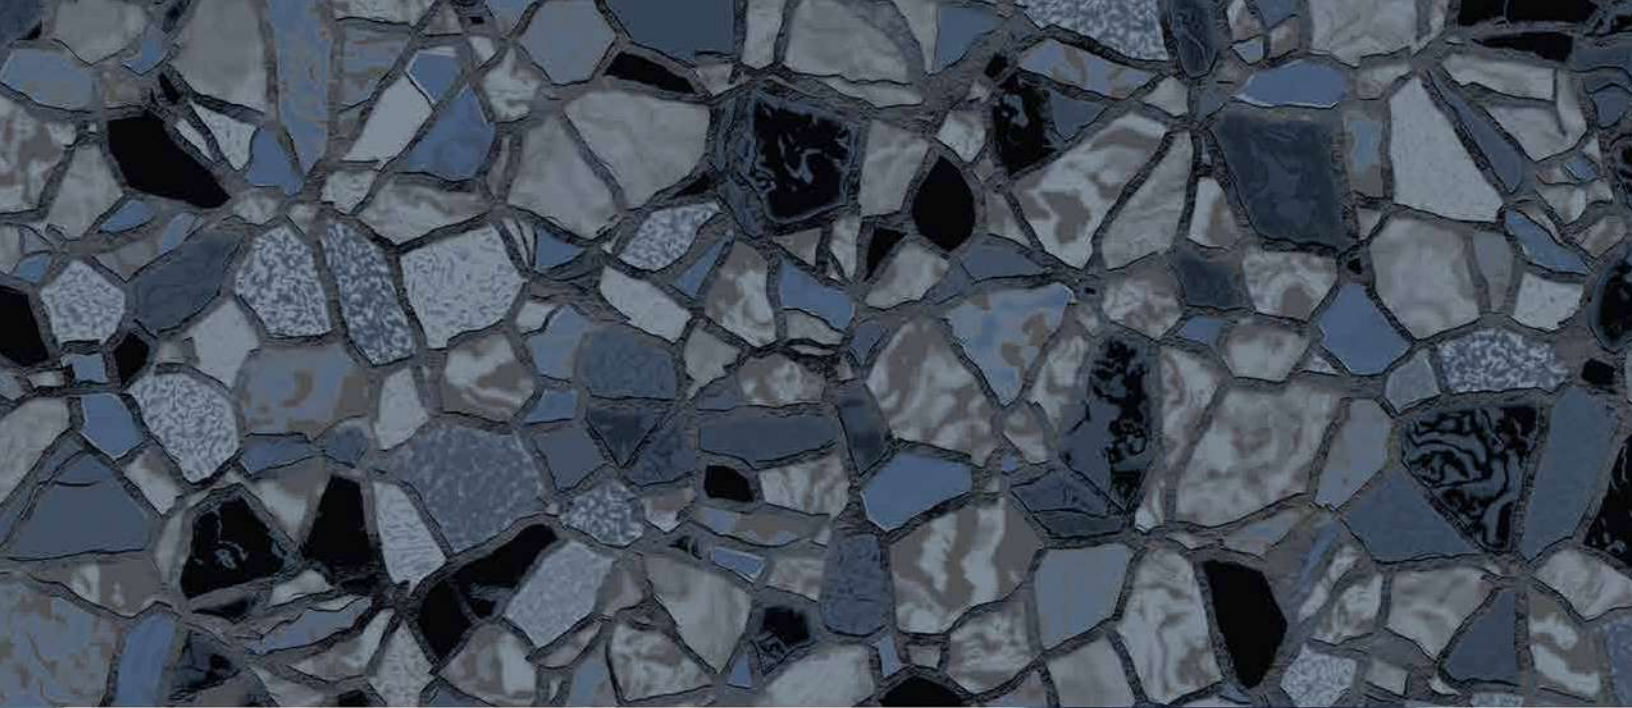

PearlEssence®
Luxury Liner

QUARTZ FLAGSTONE

A unique interpretation in this incredible recreation of a hand-laid flagstone walkway. Infused with blue iridescent inks, it's a defiantly different **PearlEssence**® pattern.

Dark Gray Base/ Available in 28 mil only.
Quartz Flagstone textured step available