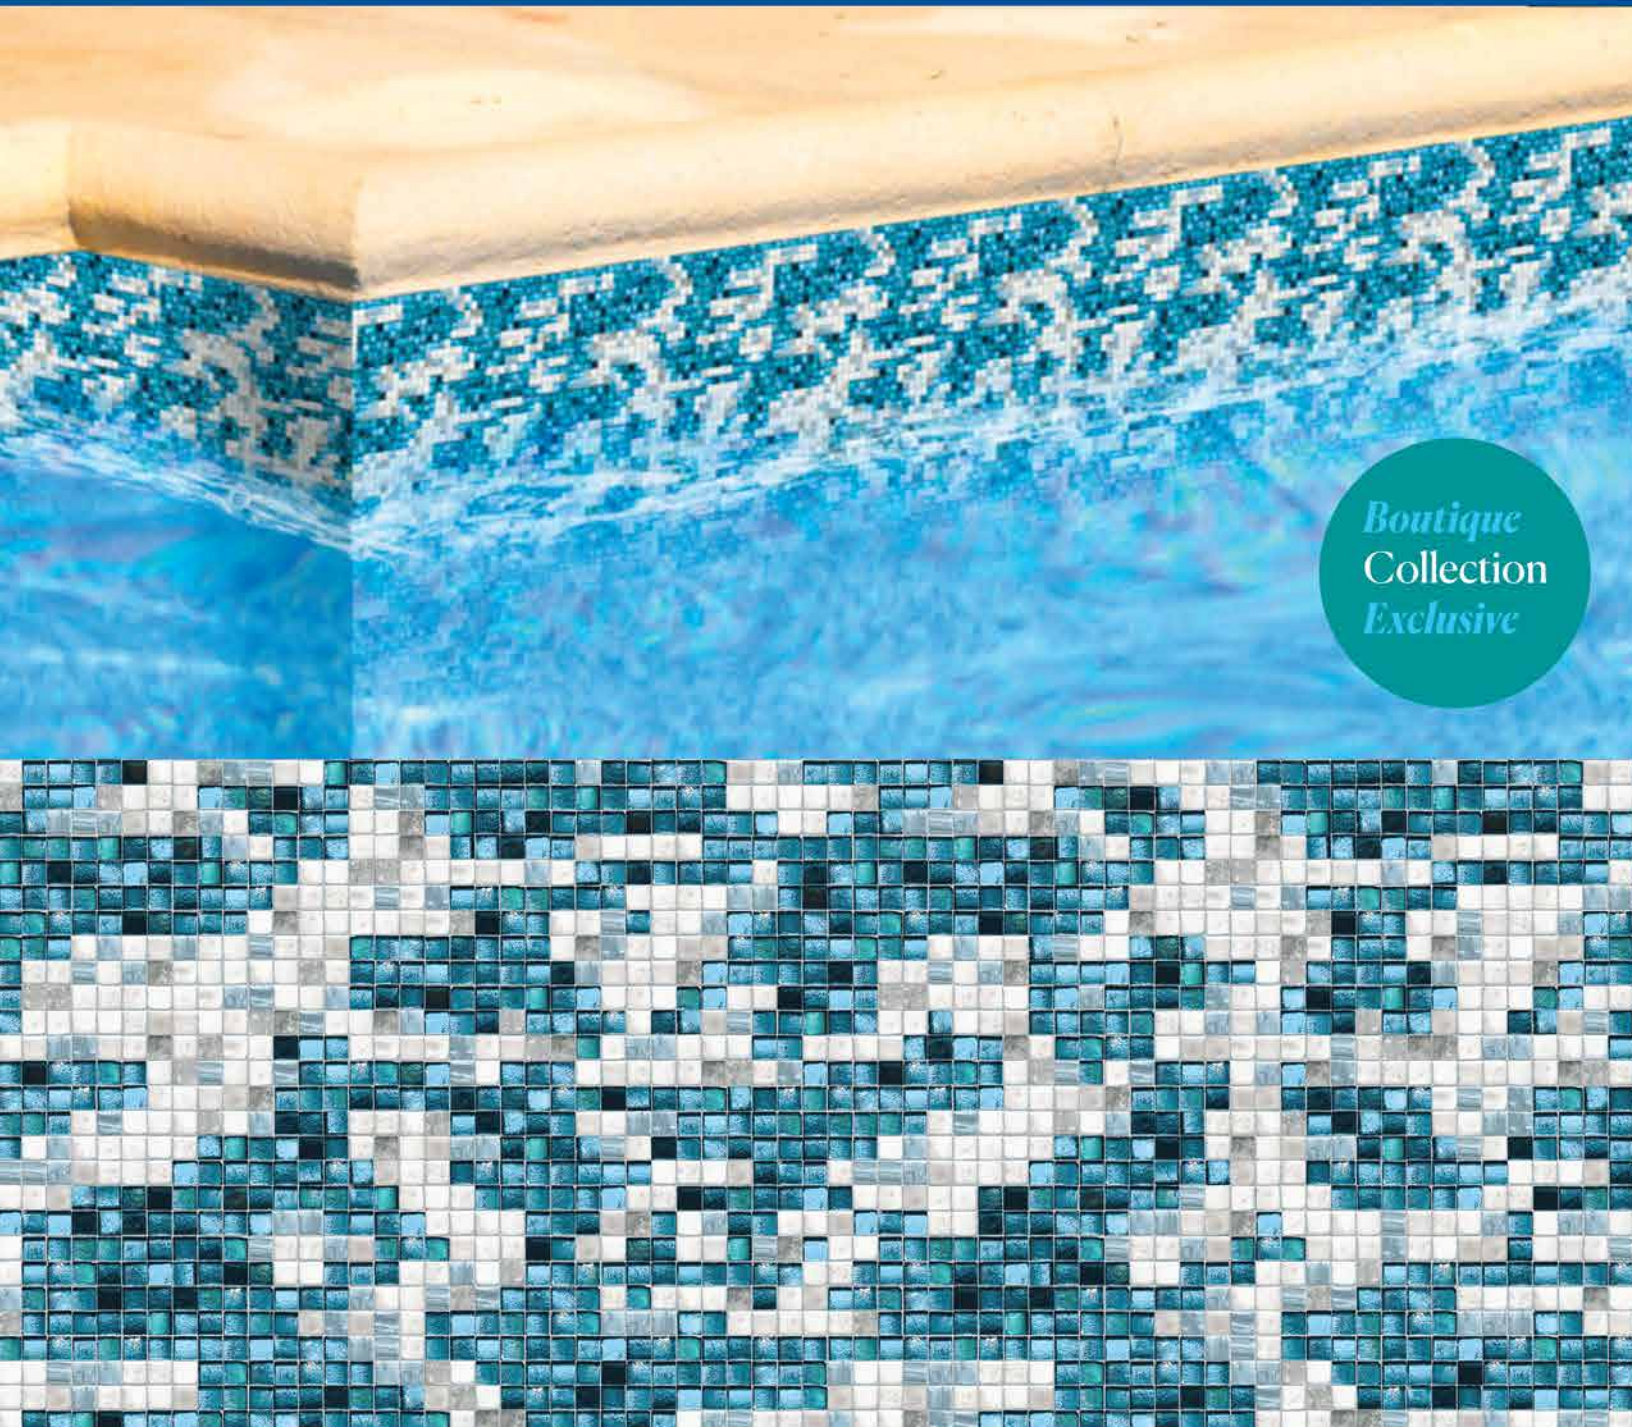

TIMELESS

With a stunningly graceful look, this new addition to our boutique collection brings a myriad of colors and tones that glisten as the water laps along the sides of your aquatic haven.

White Base/ Available in 20 & 28 mil
Timeless textured step available

*Boutique
Collection
Exclusive*