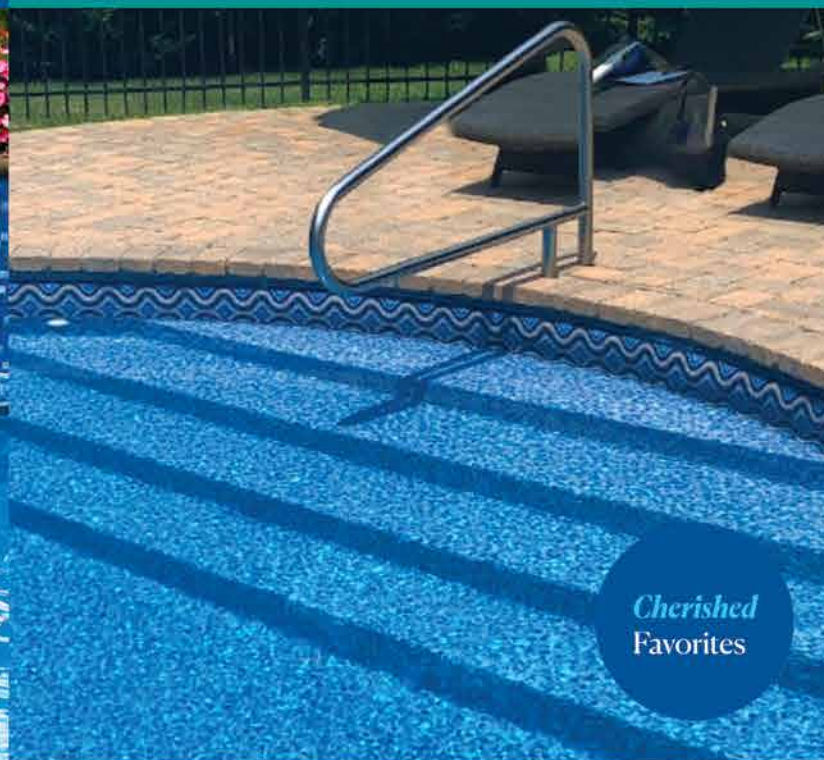

SANTA FE

W/ MOSAIC OCEAN BOTTOM

Bring a bold statement of style to any pool by evoking the charm and sophistication of Santa Fe, and pay homage to the sun gods of Southwest!

Light Blue Base/Available in 20 & 28 mil.
Mosaic Ocean all over pattern available in 20 & 28 mil.
Mosaic Ocean textured step available.