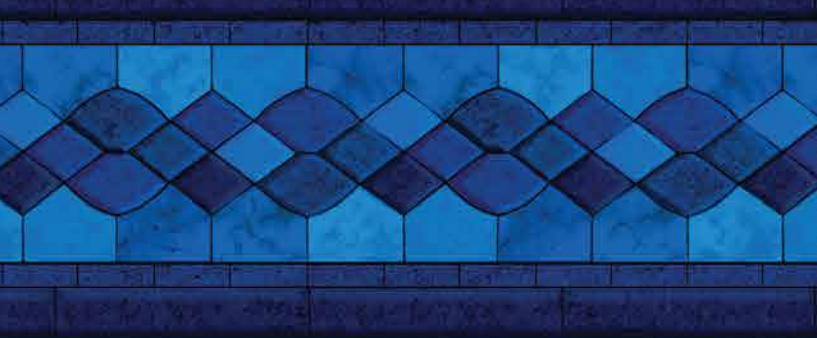

*Cherished
Favorites*

Only from
Loop-Loc®
Exclusive

MESSINA W/ AEGEAN SEA BOTTOM

This gorgeous selection echoes the breathtaking blue waters and masterful stonework of its namesake Sicilian port.

Brilliant Blue Base / Available in 20 & 28 mil.
Aegean Sea textured step available.

CAMBRIDGE W/ DESERT SAND BOTTOM

The wondrous colors of the ocean depths are captured in all their shimmering beauty in this glistening liner design.

Tan Base/ Available in 20 & 28 mil.
Desert Sand all over pattern available in 28 mil only.
Desert Sand textured step available.