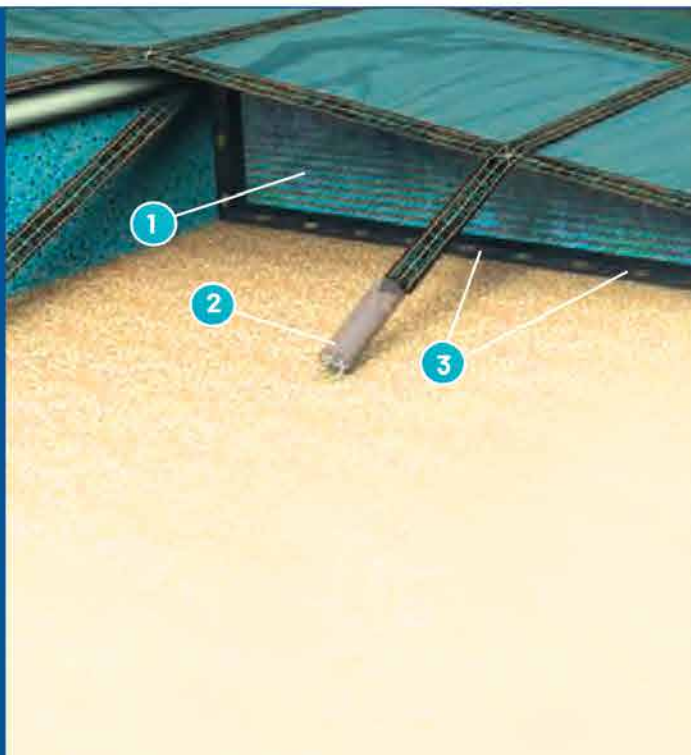

Unique solutions for **One-of-a-kind** Pools

CABLE-LOC®

We've raised the bar on raised wall installation.

Installing LOOP-LOC® safety covers on pools with raised walls is now a whole lot easier for you . . . and a more beautiful experience for your customers. Our innovative new CABLE-LOC treatment features 33% fewer anchors, flexible anchor positioning for much faster installation, exceptional quality materials, and a sleek new look homeowners will love!

1. New smaller-profile SAFEDGE® Safety Barrier is segmented to better adapt to walls.
2. Aircraft-quality stainless steel cable has 5,000 lb. break strength.
3. Maximum 18" anchor spacing.

PROTECT-A-GAP®