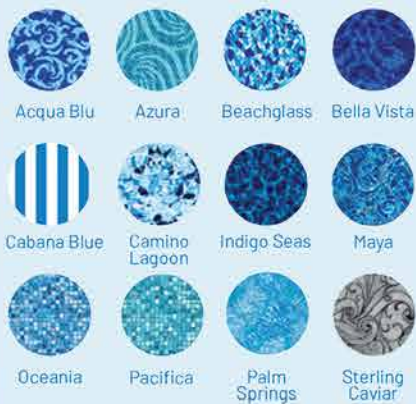

Meet **Mirage®**

Introducing Mirage Pool® Visualizer
Exclusively from LOOP-LOC

Now you can see how any Loop-Loc Luxury Liner or pool cover will look on your pool with our new online pool visualizer. Choose your pool shape, paver color, liner pattern, or cover color. Try as many variations as you like. You can even share the images on social media.

Simply go to LoopLoc.com/Mirage

Poolside Luxury Living.

Pillow Covers

Add a designer look and brilliant color with our elegant and luxurious cushion covers.

Available to match these
Luxury Liners patterns*