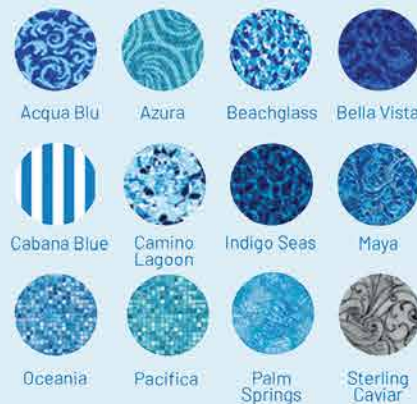

Float Cover

Beautify and enhance your outdoor style with a designer float cover. Pool foam floats, new or old, will instantly look sleek and customized and with this easy zip-on-cover.

Available to match these
Luxury Liners patterns*