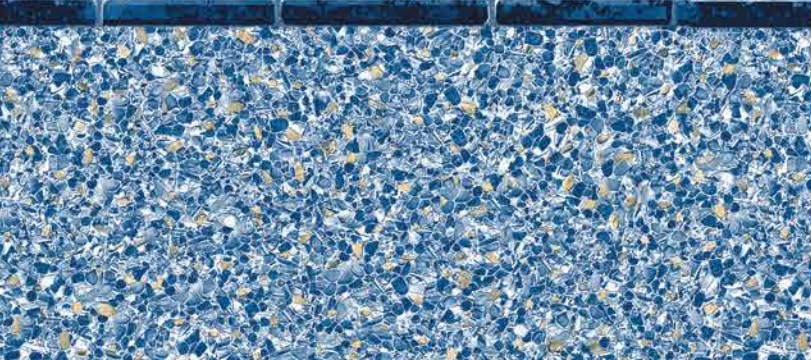

BIMINI ISLE

W/ MARINE SPARKLE BOTTOM

This Loop-Loc® exclusive combines exotic Bahamian elements with the elegant style for sparkling addition to any pool design.

White Base / Available in 20 & 28 mil.
Marine Sparkle textured step available.

Only from
Loop-Loc®
Exclusive

MYKONOS

W/ BLUE BEACH PEBBLE BOTTOM

True to the island "jewel" of the Aegean Sea for which it's named, this stunning creation brings a beautiful deep blue to your backyard retreat.

Dark Blue Base / Available in 20 & 28 mil.
Blue Beach all over pattern available in 20 & 28 mil
Blue Beach textured step available.

Only from
Loop-Loc®
Exclusive