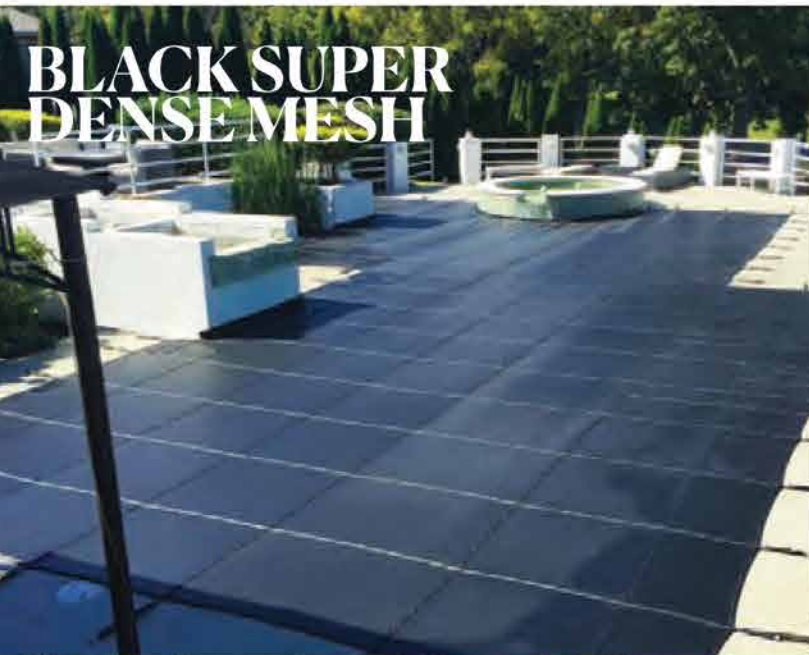

Super Dense Mesh Designer Color Series

Protect your family with the only mesh pool cover that passed *"The Elephant Test"*

#AskForTheElephant

You'll probably never need a pool cover safe and strong enough to support the weight of "Bubbles," the African elephant (seen on the cover). But imagine how safe you'll feel owning the only pool cover that's proven it can: the LOOP-LOC® Safety Swimming Pool Cover.

Blocks virtually all sunlight

Lets rain and melting snow easily drain through