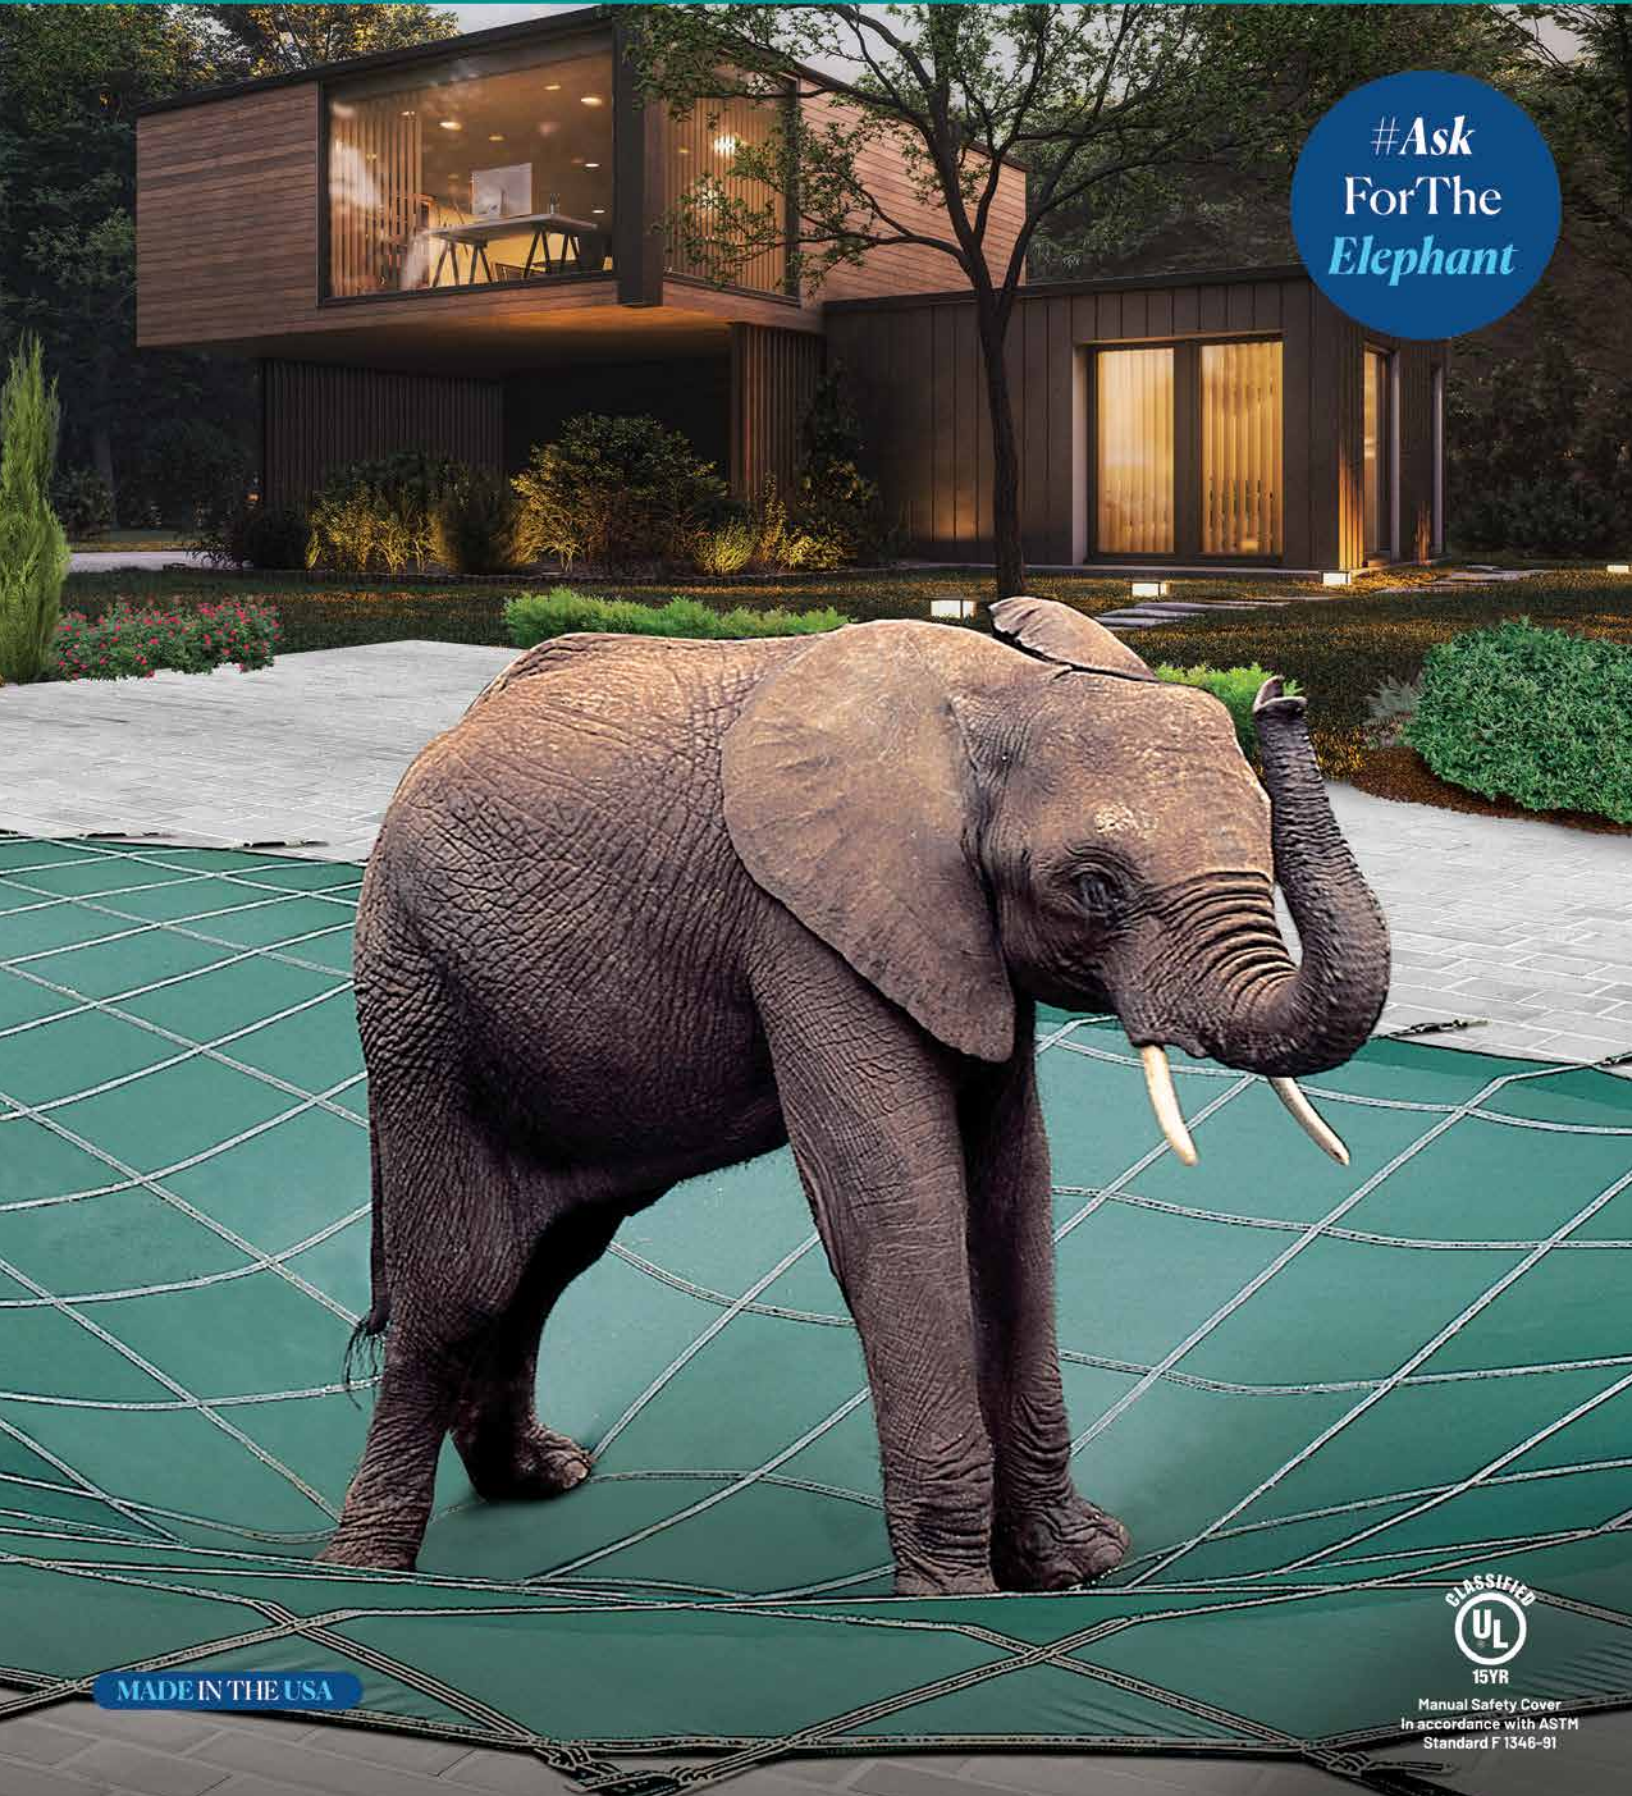

LOOP-LOC SAFETY POOL COVERS 2022

#Ask
ForThe
Elephant

MADE IN THE USA

Manual Safety Cover
In accordance with ASTM
Standard F 1346-91