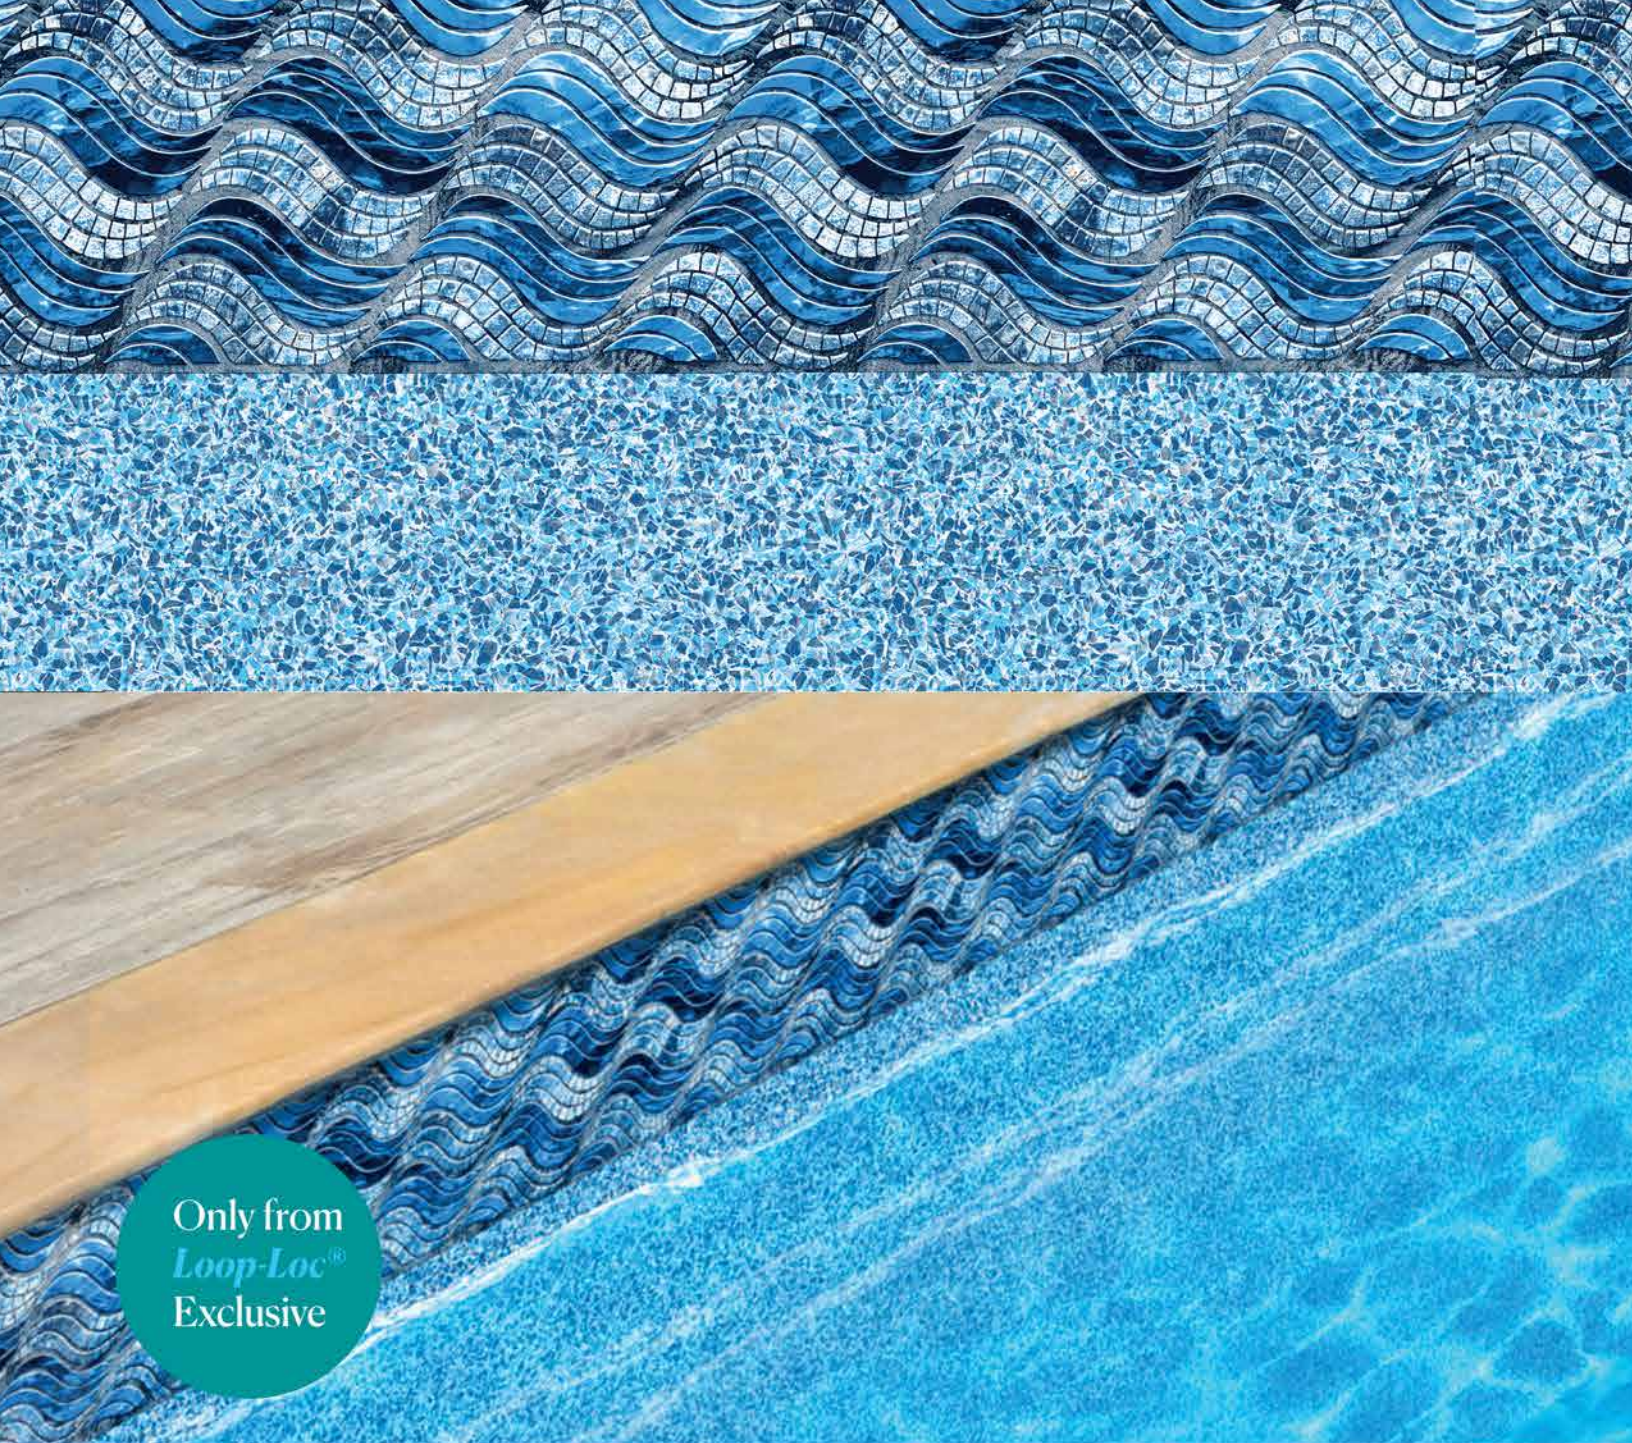

Only from
Loop-Loc®
Exclusive

BENGAL BAY

W/ LAPIS QUARTZ BOTTOM

Drift along on the gentle lapping waves of Bengal Bay, and dream of exotic destinations where crystal blue waters await and jewel-tone lapis quartz glistens below the surface.

White Base/ Available in 20 & 28 mil.
Lapis Quartz textured step available.