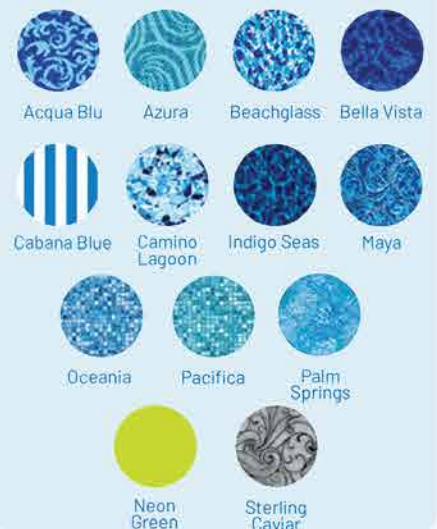

*Look for the Backyard Accents logo on the following pages for eligible product patterns.

Visit backyardaccents.com for more information!