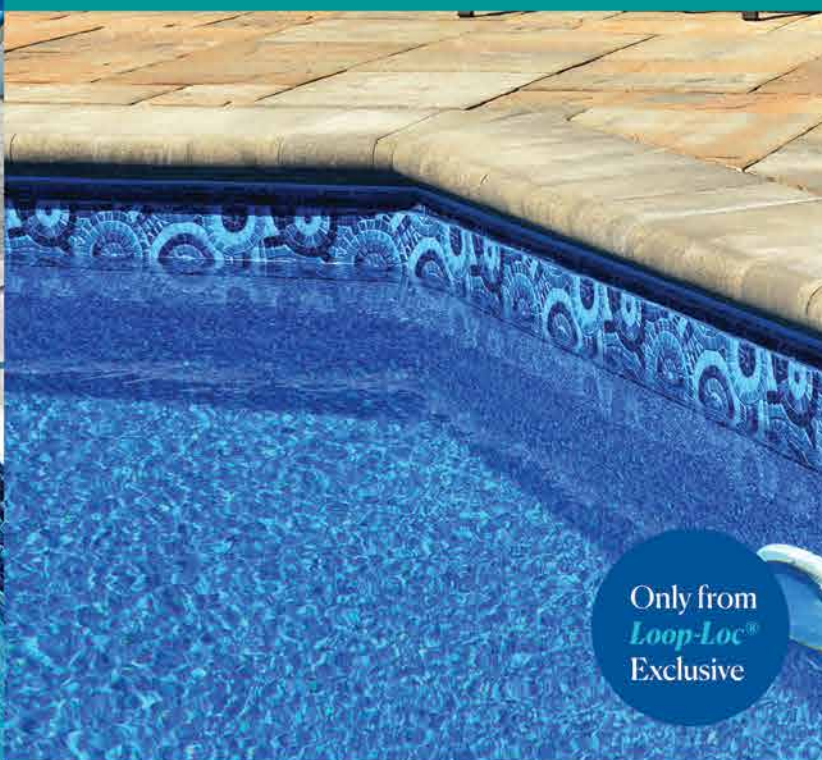

BIMINI ISLE

W/ MARINE SPARKLE BOTTOM

This Loop-Loc® exclusive combines exotic Bahamian elements with the elegant style for sparkling addition to any pool design.

White Base / Available in 20 & 28 mil.
Marine Sparkle textured step available.

Only from
Loop-Loc®
Exclusive

MYKONOS

W/ BLUE BEACH PEBBLE BOTTOM

True to the island "jewel" of the Aegean Sea for which it's named, this stunning creation brings a beautiful deep blue to your backyard retreat.

Dark Blue Base / Available in 20 & 28 mil.
Blue Beach all over pattern available in 20 & 28 mil
Blue Beach textured step available.

Only from
Loop-Loc®
Exclusive