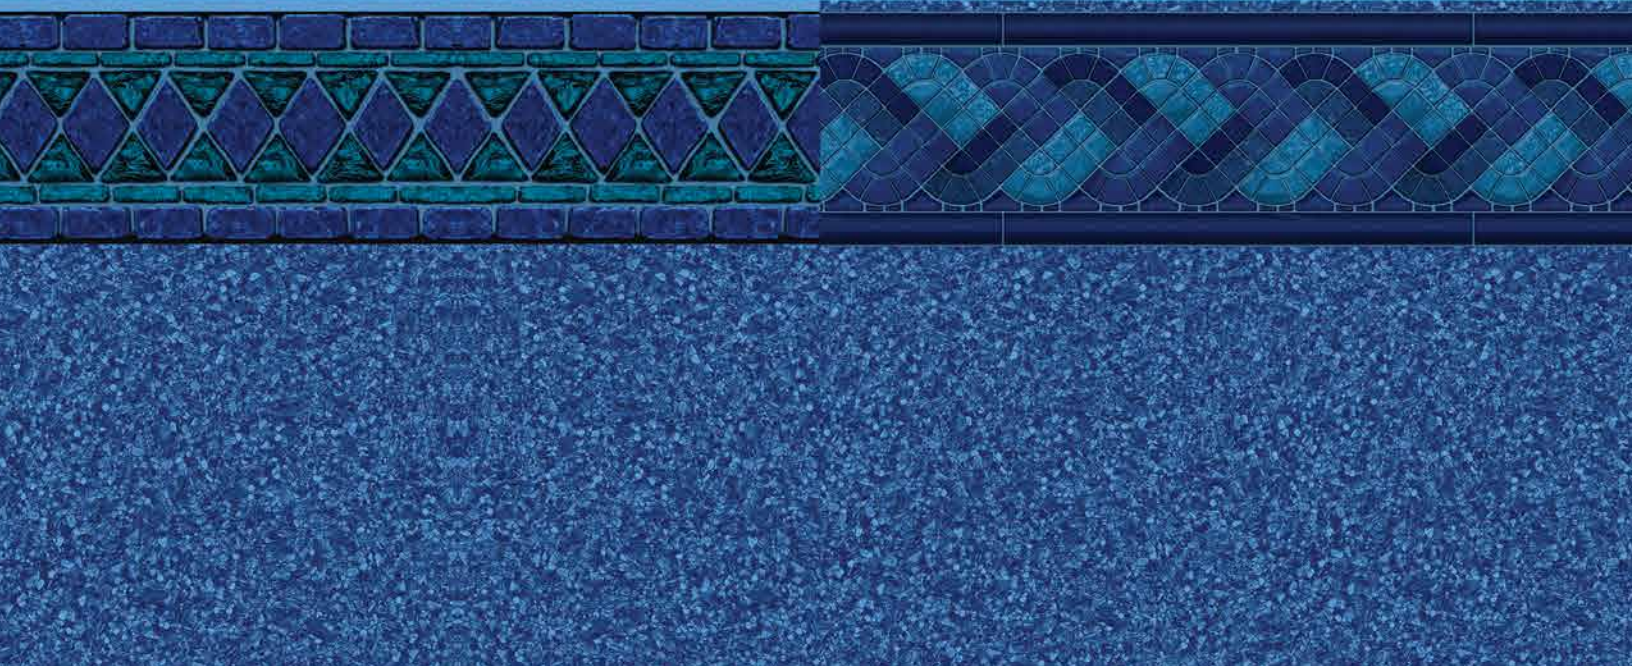

HAMPTON BLUE

W/ BLUE BEACH PEBBLE BOTTOM

Classically elegant, this popular design brings out your pool water's natural beauty.

*This pattern has a solid light blue selvage edge.

Dark Blue Base / Available in 20 & 28 mil.

Blue Beach Pebble all over pattern available in 20 & 28 mil.
Blue Beach Pebble textured step available.

*Cherished
Favorites*

SAG HARBOR

W/ BLUE BEACH PEBBLE BOTTOM

The style is simple and serene... just like the Long Island destination for which it's named.

Dark Blue Base / Available in 20 & 28 mil.

Blue Beach Pebble all over pattern available in 20 & 28 mil.
Blue Beach Pebble textured step available.

*Cherished
Favorites*