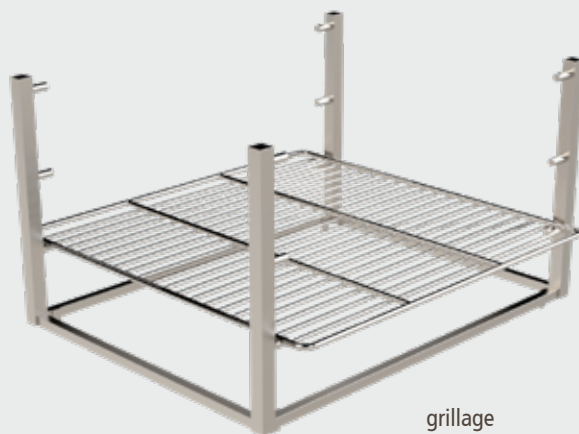

PRODUCT INFORMATION / INFORMATION PRODUIT

MATERIAL: stainless steel AISI304 et granite

MATERIAL: acier inox AISI304 et granite

MABE: approx. 900 x 900 mm, 1050 mm high,
base approx. 500 x 500 mm

MABE: env. 900 x 900 mm, hauteur 1050 mm,
base env. 500 x 500mm

FIRE OPENING: ca. 400 x 400 mm

OUVERTURE COUPE-FEU: ca. 400 x 400 mm

IDEAL
EDELSTAHL

SPLASH DUNK

- ✓ Our sportive pool attraction
- ✓ For all who want more than just swimming
- ✓ Made of stainless steel, polycarbonate and a pro basket
- ✓ Flange mounting onto the pool edge