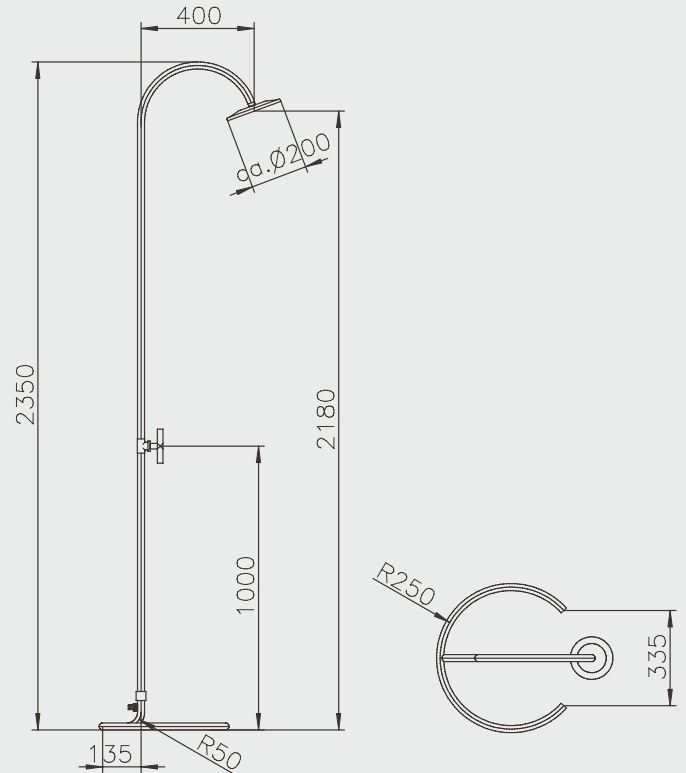

PRODUCT INFORMATION / INFORMATION PRODUIT

MATERIAL: MATÉRIAUX:	Stainless steel AISI304 acier inox AISI304
FITTING: ARMATURE:	chromed brass laiton chromé
WATER CONNECTION: RACCORDEMENT À L'EAU:	Gardena or similar system Gardena ou système similaire
WEIGHT: POIDS:	approx. 7 kg env. 7 kg
ANCHORING: FIXATION:	with included pegs chevilles incluse

IDEAL
EDELSTAHL

PRODUCT INFORMATION / INFORMATION PRODUIT

MATERIAL: MATÉRIAUX:	Stainless steel AISI304 acier inox AISI304
FITTING: ARMATURE:	chromed brass laiton chromé
WATER CONNECTION: RACCORDEMENT À L'EAU:	Gardena or similar system Gardena ou système similaire
WEIGHT: POIDS:	approx. 6 kg env. 6 kg
ANCHORING: FIXATION:	freestanding (safety pegs included) autonome (clous de sécurité inclus)

PRODUCT INFORMATION / INFORMATION PRODUIT

MATERIAL: MATÉRIAUX:	Stainless steel AISI304 acier inox AISI304
HEIGHT: HAUTEUR:	approx. 1125 mm env. 1125 mm
EXCESS END: SAILLIE:	approx. 464 mm env. 464 mm
WATER CONNECTION: RACCORDEMENT À L'EAU:	2" female 2" filetage intérieur
WEIGHT: POIDS:	approx. 6 kg env. 6 kg