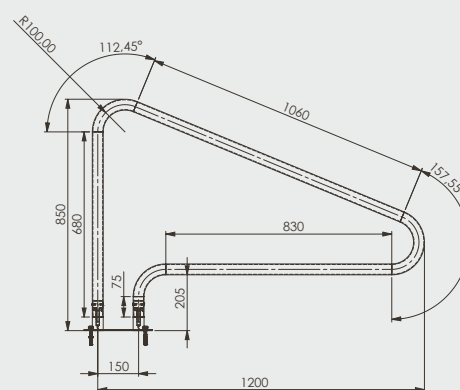

PRODUCT INFORMATION / INFORMATION PRODUIT

TYPE:	TYPE A	TYPE M	TYPE L
MATERIAL: MATÉRIAUX:	Stainless steel AISI304 acier inox AISI304	Stainless steel AISI304 acier inox AISI304	Stainless steel AISI304 acier inox AISI304
HEIGHT: HAUTEUR:	approx. 814 mm env. 814 mm	approx. 820 mm env. 820 mm	approx. 850 mm env. 850 mm
EXCESS END: SAILLIE:	approx. 270 mm env. 270 mm	approx. 1544,6 mm env. 1544,6 mm	approx. 1200 mm env. 1200 mm

INNOVATIVE, TILTABLE GRAB RAILS / BARRES D'APPUI INNOVANTES ET INCLINABLES

- ✓ With massive joint(s), can be tilted sideways
- ✓ Made of polished stainless steel AISI316
- ✓ Type M with welded end caps
- ✓ Assembly with one bottom flange (plate)

- ✓ Avec joint(s) massif(s), inclinable latéralement
- ✓ En acier inoxydable polie AISI316
- ✓ Type M avec embouts soudés
- ✓ Assemblage avec une (plaque de) bride inférieure

IDEAL
EDELSTAHL