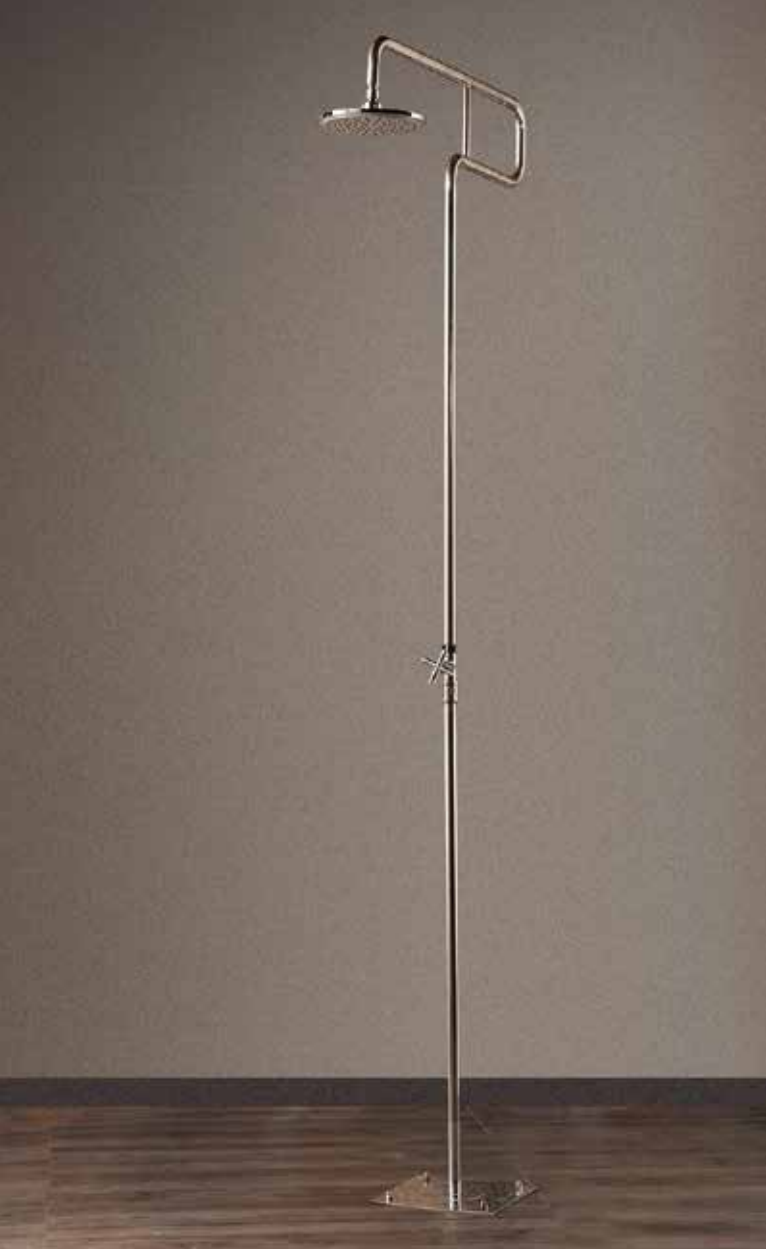

-
- ✓ Douche design mince et ronde avec surface brossée
 - ✓ Avec grande tête de douche (200 mm Ø)
 - ✓ Robinetterie en acier brossé
 - ✓ Montage à bride sur sol solide

IDEAL
EDELSTAHL

SYLT

- ✓ Slim shower as if made of one piece
- ✓ Completely made from brushed steel
- ✓ With hand shower and integrated head shower
- ✓ Flange mounting onto underfloor mounting box

* Wood Plastic Composite

IBIZA

- ✓ Puristic steel pillar with integrated shower head
- ✓ Brushed surface
- ✓ With step-on valve and garden hose water-supply
- ✓ Freestanding on sand brown WPC* floor plate

IDEAL
EDELSTAHL

TROMBONE

- ✓ Linear and filigree shower with polished finish
- ✓ Valve with cross handle
- ✓ Integrated towel holder
- ✓ Easy set up using pegs

-
- ✓ Douche linéaire et filigrane avec finition polie
 - ✓ Valve avec poignée en croix
 - ✓ Porte-serviette intégré
 - ✓ Installation facile à l'aide de chevilles