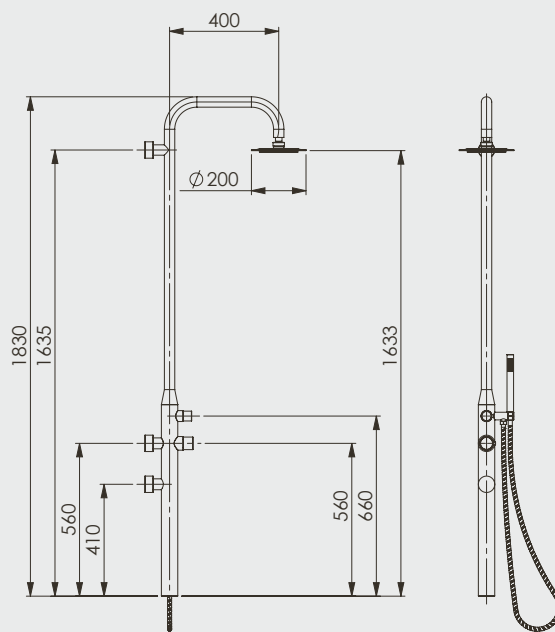

IDEAL
EDELSTAHL

PRODUCT INFORMATION / INFORMATION PRODUIT

MATERIAL: MATÉRIAUX:	Stainless steel AISI304 acier inox AISI304
FITTING: ARMATURE:	brushed steel acier brossé
WATER CONNECTION: RACCORDEMENT À L'EAU:	2 x 3/4" female 2 x 3/4" filetage intérieur
WEIGHT: POIDS:	approx. 20 kg env. 20 kg
ANCHORING: FIXATION:	underfloor installation box box de montage sous plancher

JUIST

- ✓ Slim and modern outdoor shower
- ✓ Completely made from brushed steel
- ✓ With hand and big head shower (200mm Ø)
- ✓ Flange mounting onto underfloor mounting box

-
- ✓ Douche extérieure moderne et élégante
 - ✓ Entièrement en acier inoxydable brossé
 - ✓ Avec douchette et grand tête de douche (200mm Ø)
 - ✓ Installation sur box de montage sous plancher

PRODUCT INFORMATION / INFORMATION PRODUIT

MATERIAL: MATÉRIAUX:	Stainless steel AISI304 acier inox AISI304
FITTING: ARMATURE:	brushed steel acier brossé
WATER CONNECTION: RACCORDEMENT À L'EAU:	2 x 3/4" female 2 x 3/4" filetage intérieur
WEIGHT: POIDS:	approx. 16 kg env. 16 kg
ANCHORING: FIXATION:	wall mounting montage mural