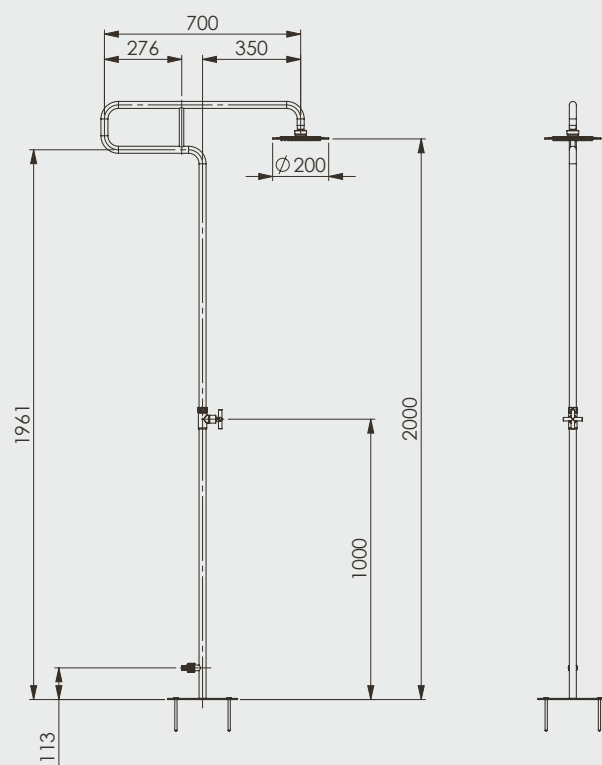

PRODUCT INFORMATION / INFORMATION PRODUIT

MATERIAL: MATÉRIAUX:	Stainless steel AISI304 acier inox AISI304
FITTING: ARMATURE:	chromed brass laiton chromé
WATER CONNECTION: RACCORDEMENT À L'EAU:	Gardena or similar system Gardena ou système similaire
WEIGHT: POIDS:	approx. 8 kg env. 8 kg
ANCHORING: FIXATION:	with included pegs chevilles incluse