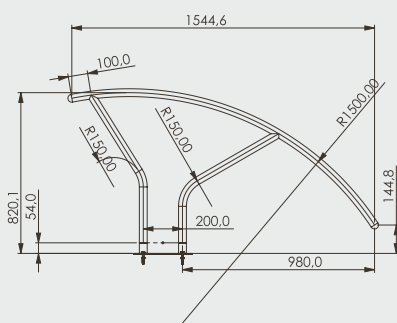

PRODUCT INFORMATION / INFORMATION PRODUIT

MATERIAL: stainless steel AISI304 et granite

MATERIAL: acier inox AISI304 et granite

MABE: approx. 900 x 900 mm, 1050 mm high,
base approx. 500 x 500 mm

MABE: env. 900 x 900 mm, hauteur 1050 mm,
base env. 500 x 500mm

FIRE OPENING: ca. 400 x 400 mm

OUVERTURE COUPE-FEU: ca. 400 x 400 mm

IDEAL
EDELSTAHL

SPLASH DUNK

- ✓ Our sportive pool attraction
- ✓ For all who want more than just swimming
- ✓ Made of stainless steel, polycarbonate and a pro basket
- ✓ Flange mounting onto the pool edge

MATERIAL:	stainless steel AISI304, polycarbonate
MATÉRIAUX:	acier inox AISI304, polycarbonate
BOARD:	approx. 1000 x 750 mm
VITRE:	env. 1000 x 750 mm
HEIGHT:	approx. 1910 mm
HAUTEUR:	env. 1910 mm
EXCESS END:	approx. 1150 mm
SAILLIE:	env. 1150 mm

PRODUCT INFORMATION / INFORMATION PRODUIT

TYPE:	TYPE A	TYPE M	TYPE L
MATERIAL: MATÉRIAUX:	Stainless steel AISI304 acier inox AISI304	Stainless steel AISI304 acier inox AISI304	Stainless steel AISI304 acier inox AISI304
HEIGHT: HAUTEUR:	approx. 814 mm env. 814 mm	approx. 820 mm env. 820 mm	approx. 850 mm env. 850 mm
EXCESS END: SAILLIE:	approx. 270 mm env. 270 mm	approx. 1544,6 mm env. 1544,6 mm	approx. 1200 mm env. 1200 mm